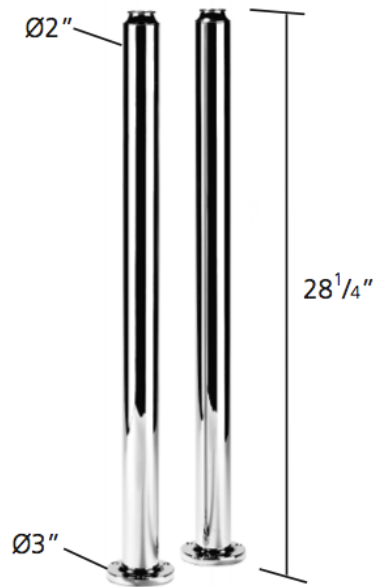

V238-A

Standpipes for tub/shower mixers

Finishes: Chrome, Satin Nickel

UK and Worldwide Customer Service Team:
+44 (0)121 766 4200
www.samuel-heath.co.uk

USA Customer Service Team:
www.samuel-heath.com