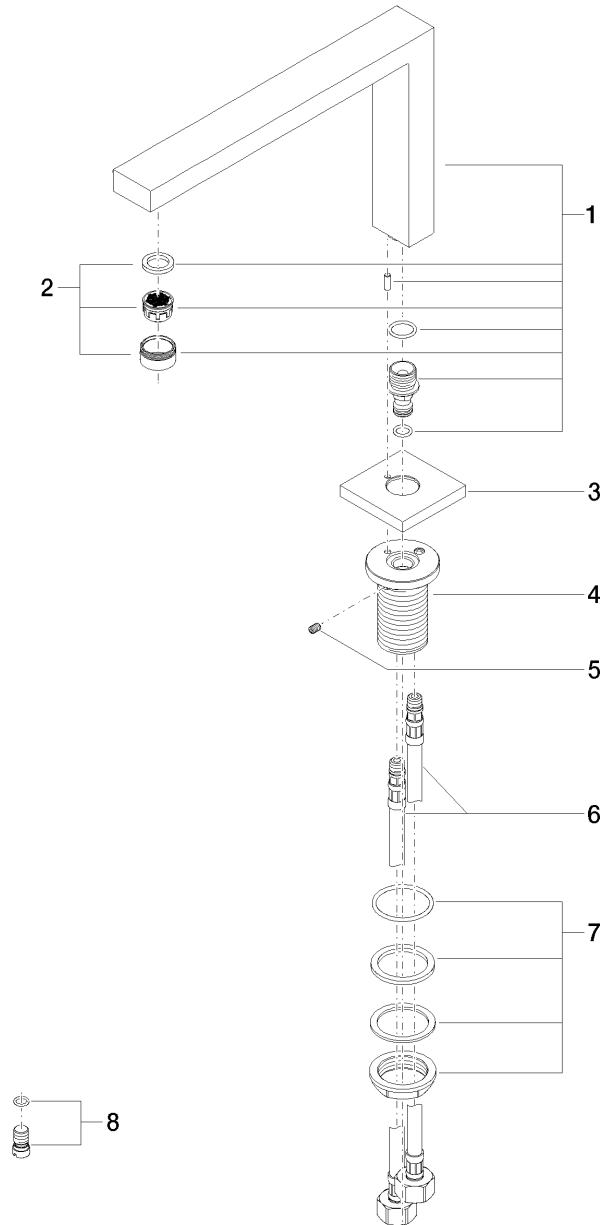

Product specifications

- **9 1/4" projection**
- M 24 x 1 aerator – male thread
- Flange 2 3/8 x 2 3/8"
- Total height 7 1/8"
- Height to aerator/spout outlet 6 1/8"
- 1 3/8" hole diameter
- 2x M 10 x 1 x 11 3/4" high pressure hose
- Jet regulator

Surfaces

- | | |
|-----------------|-------------|
| • chrome | 13612980-00 |
| • chrome | 13612980-00 |
| • matt platinum | 13612980-06 |
| • matt platinum | 13612980-06 |

Exploded assembly drawing

Order quantity

No.	Article number	Name	Installation quantity
1	90110618905ff	spout	1
2	90230102903ff	aerator	1
3	092768002ff	rosette	1
4	09300110290	sleeve	1
5	09311103690	pin	1
6	0430040190090	hose	2
7	0423100440090	fixing set	1
8	0431200461092	set	1