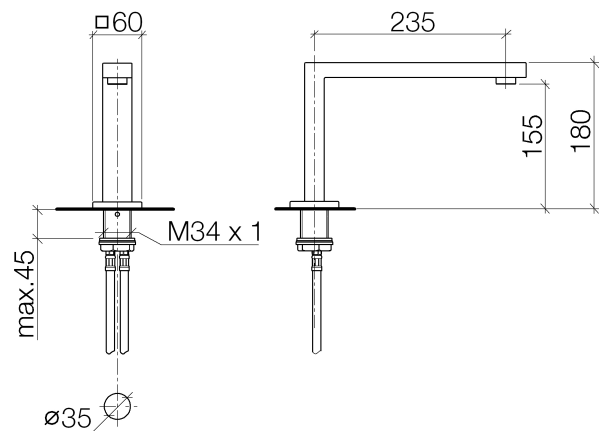

Product specifications

- **9 1/4" projection**
- M 24 x 1 aerator – male thread
- Flange 2 3/8 x 2 3/8"
- Total height 7 1/8"
- Height to aerator/spout outlet 6 1/8"
- 1 3/8" hole diameter
- 2x M 10 x 1 x 11 3/4" high pressure hose
- Jet regulator

Surfaces

- | | |
|-----------------|-------------|
| • chrome | 13612980-00 |
| • chrome | 13612980-00 |
| • matt platinum | 13612980-06 |
| • matt platinum | 13612980-06 |

Exploded assembly drawing

Order quantity

No.	Article number	Name	Installation quantity
1	90110618905ff	spout	1
2	90230102903ff	aerator	1
3	092768002ff	rosette	1
4	09300110290	sleeve	1
5	09311103690	pin	1
6	0430040190090	hose	2
7	0423100440090	fixing set	1
8	0431200461092	set	1