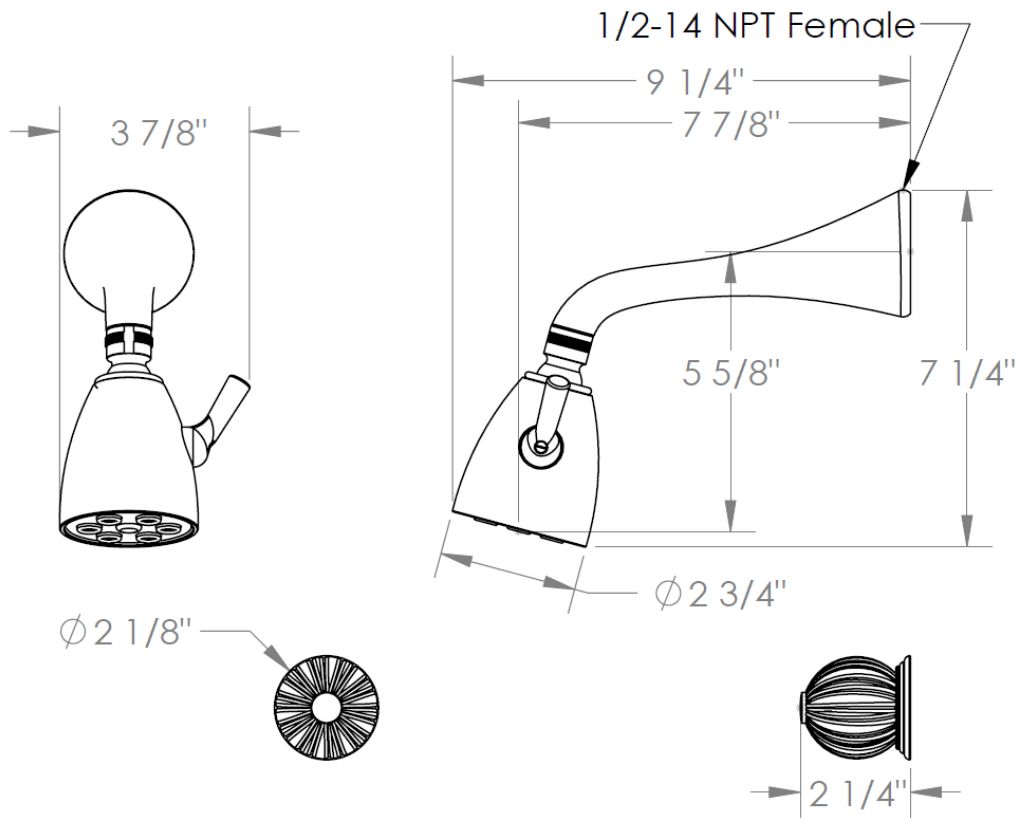

201-6-KK
2 Valve Shower Set

Meets the applicable requirements of ASME A112.18.1-2005/CSA B125.1-05, entitled "Plumbing Supply Fittings"

WATERMARK DESIGNS 4/2/2015

350 Dewitt Ave Brooklyn NY 11207 USA T 718 257 2800 F 718 257 2144 info@watermark-designs.com