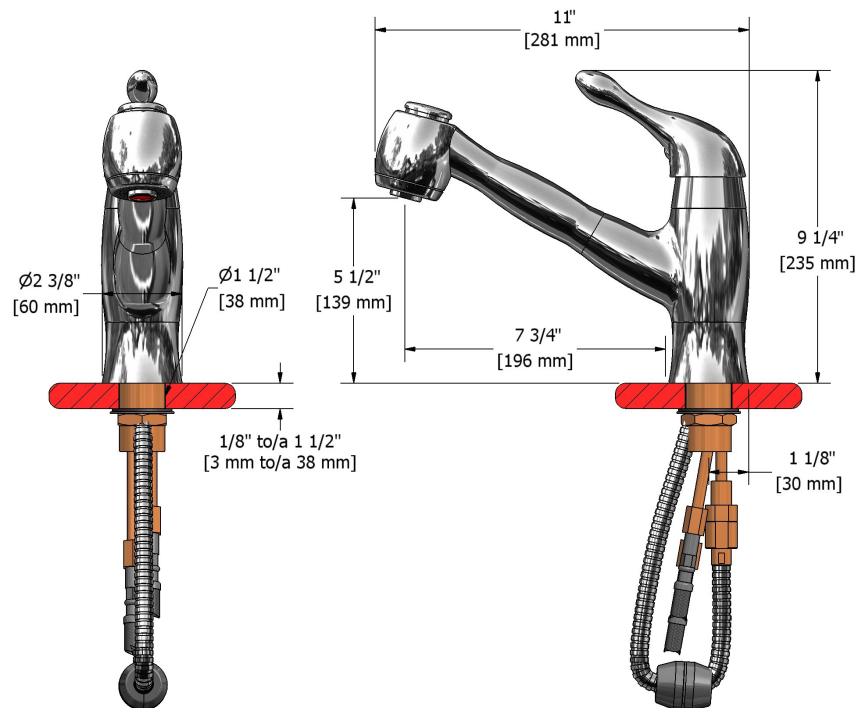

Sizes, models and finishes may differ from those presented.

Warranty

The Riobel inc. product carries a limited LIFETIME warranty on the finish Chrome, Gold (PVD), Brushed nickel (PVD), Night brushed (PVD), Polished nickel (PVD) and all working parts and is guaranteed from the initial date of purchase against all manufacturing defects. Other finished 1 year.

Customer Service

Ontario, West Canada : 888-287-5354 Quebec, Maritimes, United States : 866-473-8442

2014.05.07