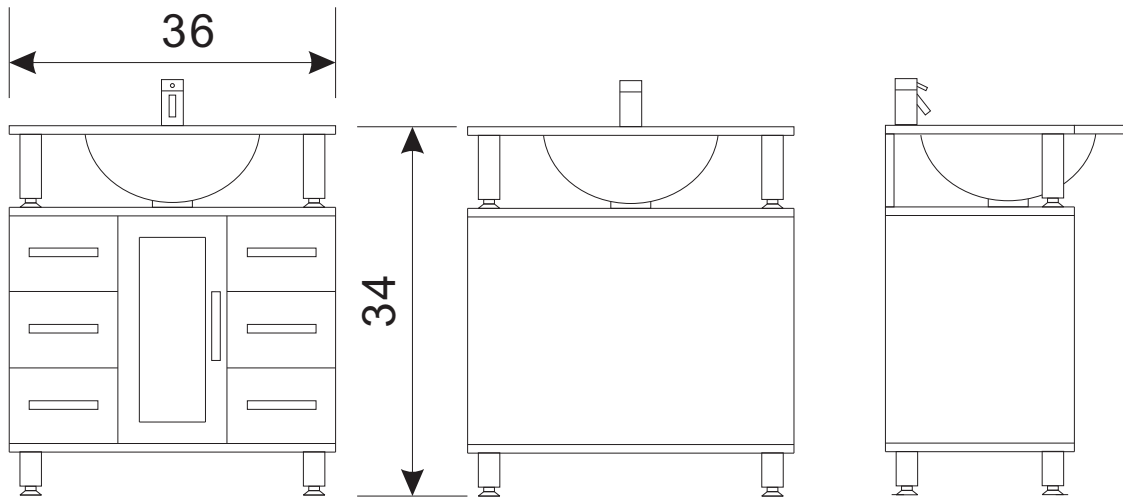

DEC015B Huntington 36" Single Sink Vanity Set

Design Element™
Bath Furniture

The Huntington Collection

The Huntington 36" Vanity Set is elegantly constructed of solid oak wood. The integrated tempered glass counter top and flowing curved design bring contemporary elegance to any bathroom. The seamless oval drop in sink beautifully showcases the frosted counter top. This unique design includes a soft closing cabinet with six drawers all adorned with chrome finish hardware. The Huntington Bathroom Vanity is designed as a center piece to awe-inspire the eye without sacrificing quality, functionality or durability.

Huntington 36" Single Sink Vanity Set

FRONT VIEW

BACK VIEW

SIDE VIEW

TOP VIEW

DEC015B Product Features

- Solid Hardwood Construction
- Espresso Finish
- Integrated Glass Countertop and Sink
- Frosted Glass Drop-In Sink
- Chrome Pop-Up Drain
- Soft Closing Single-Door Cabinet
- Six Functional Pull-Out Drawers
- Chrome Finish Hardware
- Size: 36"W x 22"D x 34"H

Complete Huntington Collection

- Huntington 61" Double Sink Vanity Set (DEC015D)
- Huntington 48" Single Sink Vanity Set (DEC015C)
- Huntington 30" Single Sink Vanity Set (DEC015A)

Design Element

Bath Furniture