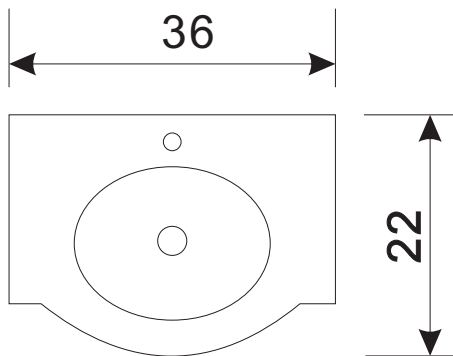

DEC015B Huntington 36" Single Sink Vanity Set

Design Element™
Bath Furniture

The Huntington Collection

The Huntington 36" Vanity Set is elegantly constructed of solid oak wood. The integrated tempered glass counter top and flowing curved design bring contemporary elegance to any bathroom. The seamless oval drop in sink beautifully showcases the frosted counter top. This unique design includes a soft closing cabinet with six drawers all adorned with chrome finish hardware. The Huntington Bathroom Vanity is designed as a center piece to awe-inspire the eye without sacrificing quality, functionality or durability.

Huntington 36" Single Sink Vanity Set

FRONT VIEW

BACK VIEW

SIDE VIEW

TOP VIEW

DEC015B Product Features

- Solid Hardwood Construction
- Espresso Finish
- Integrated Glass Countertop and Sink
- Frosted Glass Drop-In Sink
- Chrome Pop-Up Drain
- Soft Closing Single-Door Cabinet
- Six Functional Pull-Out Drawers
- Chrome Finish Hardware
- Size: 36"W x 22"D x 34"H

Complete Huntington Collection

- Huntington 61" Double Sink Vanity Set (DEC015D)
- Huntington 48" Single Sink Vanity Set (DEC015C)
- Huntington 30" Single Sink Vanity Set (DEC015A)

Design Element

Bath Furniture