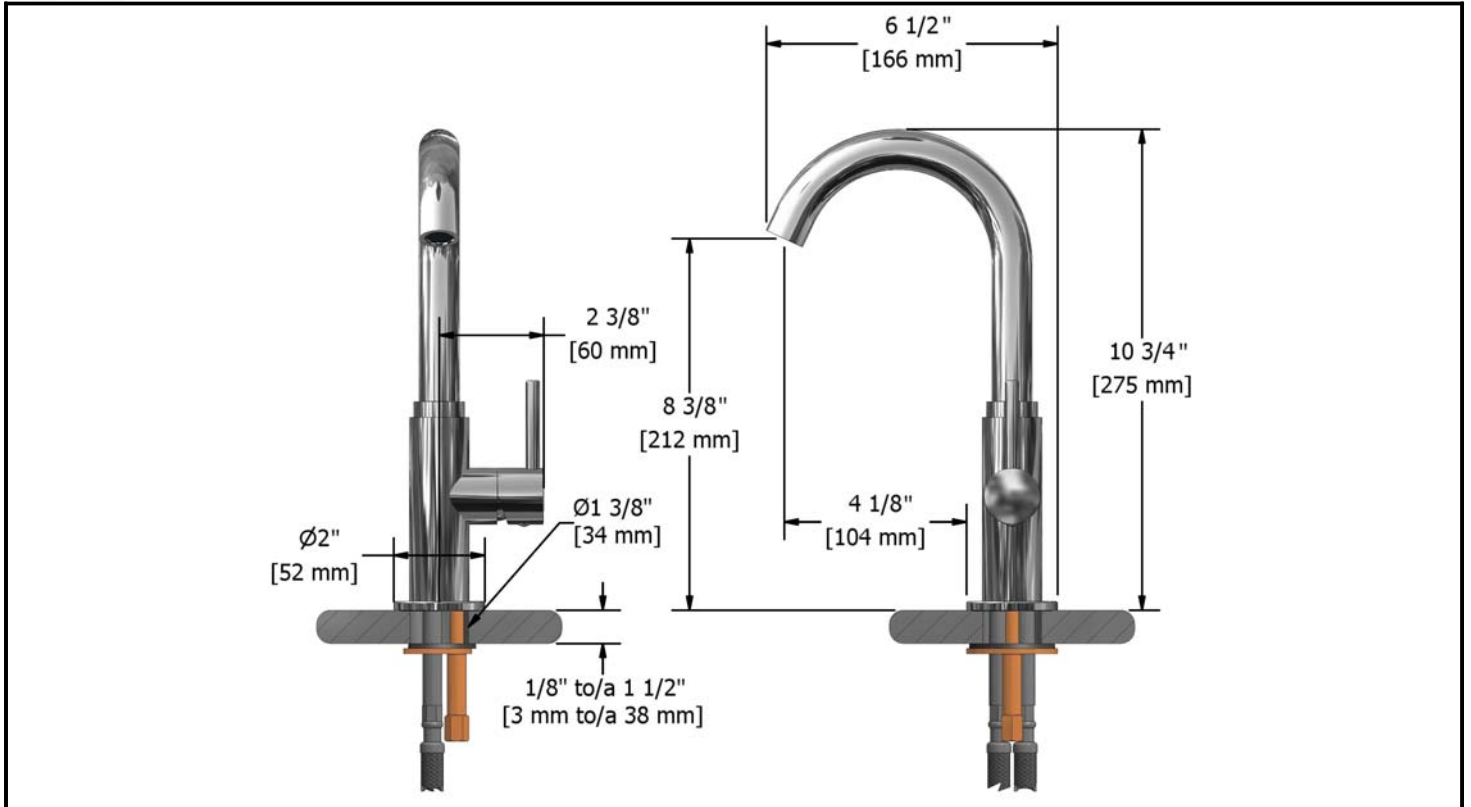

Riobel

Bar sink faucet
BO501XX

Specifications

Descriptions

- Ceramic cartridge
- 3/8" speedway compression
- Solid brass
- Swivel spout

Available colors

- C : Chrome
- SS : Stainless steel (PVD)

Flows

- Flow 8.3 L/min, 2.2 gpm (US) 60psi

Cartridges

- 401-039

Certifications

- CMR248 Approval
- ASME A112.18.1
- NSF61
- CSA B125.1

Sizes, models and finishes may differ from those presented.

Warranty

The Riobel inc. product carries a limited LIFETIME warranty on the finish Chrome, stainless steel (PVD), Brushed nickel (PVD) and Polished nickel (PVD), all working parts and is guaranteed from the initial date of purchase against all manufacturing defects. Other finished 1 year.