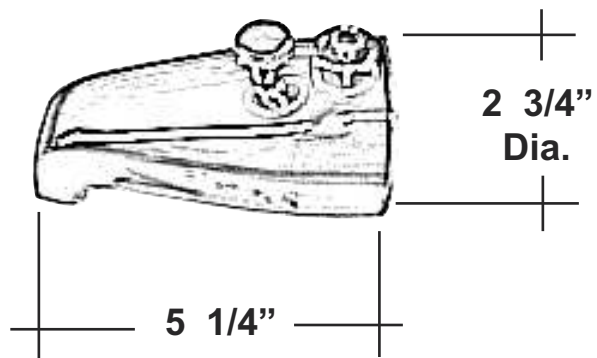

CONVERTO SHOWER FOR BUILT-IN TUB NO HANDLES

Cat. No.
4185

Riser Height: 50"
Faucet Length: 5 1/4"
Spout Opening: 1 1/2"

Features:

- ▶ Includes Over Rim Diverter Spout
- ▶ Plastic Shower Head
- ▶ Available In 2 Finishes

Finishes:

CP Polished Chrome
BP Polished Brass

Dimensions are nominal and may vary. Dimensions and specifications subject to change without notice.