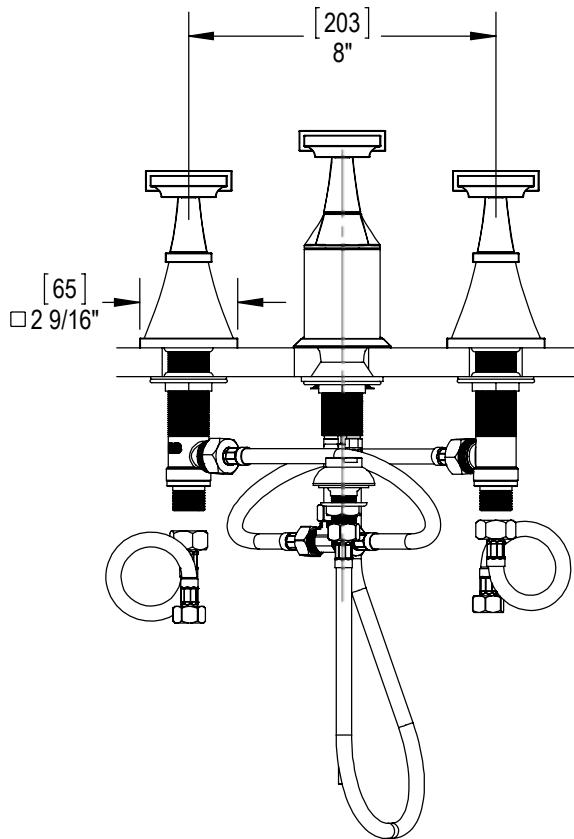

**Features**

- Brass construction with choice of 21 finishes
- Quarter turn ceramic disk cartridges
- Diverter with built-in vacuum breaker
- Flexible Stainless Steel supply hoses for easy installation
- 2.2 gpm @ 60 psi

**Order Matrix**

Model	Main Finish
6CRBMQ1	AB - Antique Brass
	ABM - Antique Brass Matt
	AC - Antique Copper
	ACM - Antique Copper Matt
	BB - Bright Brass
	CH - Chrome
	GD - Gold
	OB - Oil Rubbed Bronze
	PN - Polished Nickel
	SB - Satin Brass
	SC - Satin Chrome
	SN - Satin Nickel
	TB - Tuscan Brass
	AQ - Aqua
	BD - Bordeaux
	BK - Black
	MB - Matte Black
	MW - Matte White
	NC - Natural Cream
	RD - Red
	WH - White

**MATTHEW QUINN**  
 Bidet with Spray, Diverter & Pop-Up Assembly  
 Model: 6CRBMQ1 XX-XX

Critical Dimensions

TEL: 905-851-6781  
 FAX: 905-851-8031  
 TOLL FREE: 800-461-5901

THE **Rubinet** FAUCET COMPANY