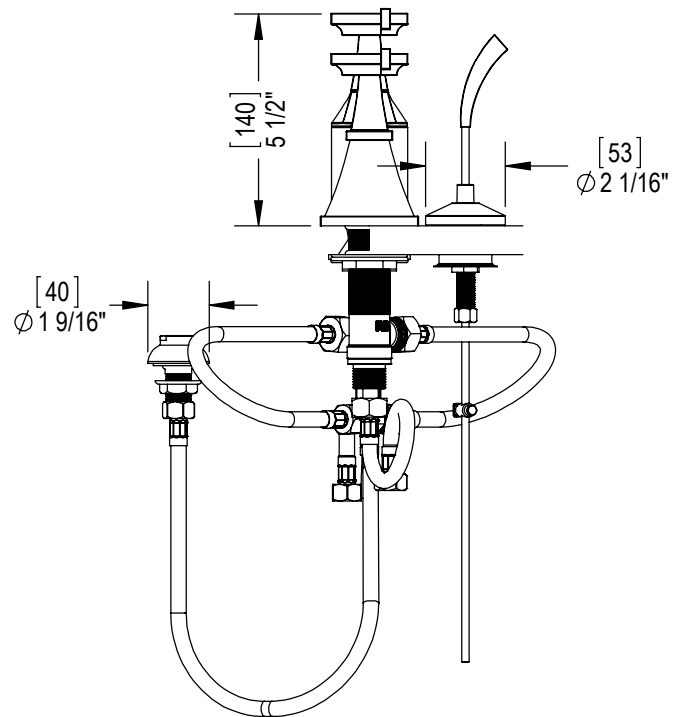

**Features**

- Brass construction with choice of 21 finishes
- Quarter turn ceramic disk cartridges
- Diverter with built-in vacuum breaker
- Flexible Stainless Steel supply hoses for easy installation
- 2.2 gpm @ 60 psi

**Order Matrix**

Model	Main Finish
6CRBMQ1	AB - Antique Brass
	ABM - Antique Brass Matt
	AC - Antique Copper
	ACM - Antique Copper Matt
	BB - Bright Brass
	CH - Chrome
	GD - Gold
	OB - Oil Rubbed Bronze
	PN - Polished Nickel
	SB - Satin Brass
	SC - Satin Chrome
	SN - Satin Nickel
	TB - Tuscan Brass
	AQ - Aqua
	BD - Bordeaux
	BK - Black
	MB - Matte Black
	MW - Matte White
	NC - Natural Cream
	RD - Red
	WH - White

**MATTHEW QUINN**  
 Bidet with Spray, Diverter & Pop-Up Assembly  
 Model: 6CRBMQ1 XX-XX

Critical Dimensions

TEL: 905-851-6781  
 FAX: 905-851-8031  
 TOLL FREE: 800-461-5901

THE **Rubinet** FAUCET COMPANY