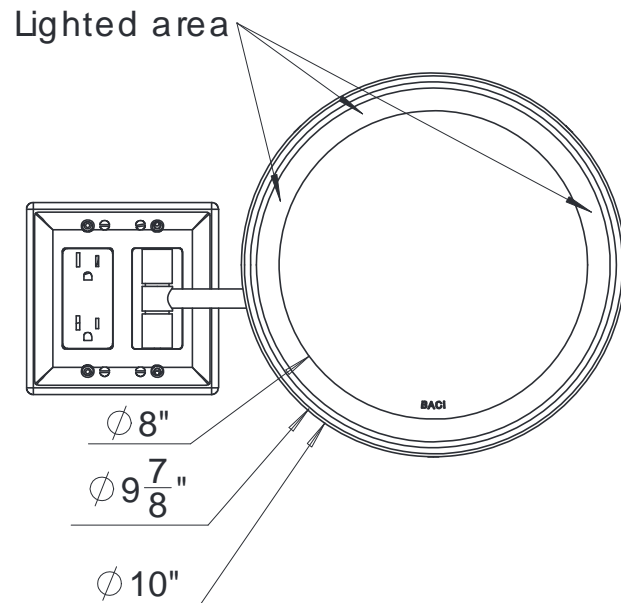

BSR-309

Outlet box is to be furnished by others

The center of the mirror is  $7/8$ " above the center of the outlet box. Since the typical user's eye height is  $58 3/4$ " the outlet box should be centered  $57 7/8$ " above the floor

BSR-309

BSR-309 — Single Arm Wall Mirror with Convenience Outlet

Product Category	Baci Senior Mirrors
Special Features	Solid brass construction Optical quality 5X or 7X glass mirrors High power, natural white LED lighting 5 year warrantee
Lighting	Halo Light - Medium Power LED
Lumens	766
Color Temperature	3500° K
Color Rendering Index	min. 80
Electrical	
Watts	5
Volts	100-240
Hertz (Frequency)	50/60
Amps (Current)	.22
UL Listing	Furnishing - suitable for commercial or residential use in damp locations (USC)
Dimensions	Mirror body 10" diameter Folds to 15 5/8" wide x 10" high x 3 3/4" deep Canopy 5" wide x 5" high Maximum extension 11 3/4"
Basic Model	BSR-309-CHR
Body Types	All metal body
Magnification	5X 7X
Finish Options	
Standard	Chrome
Premium	Satin Nickel, Bronze or Brass
Custom	Polished Nickel, Copper Antique Brass, etc
Gold	24KT Gold, Kohler Vibrant Brushed Bronze, etc.