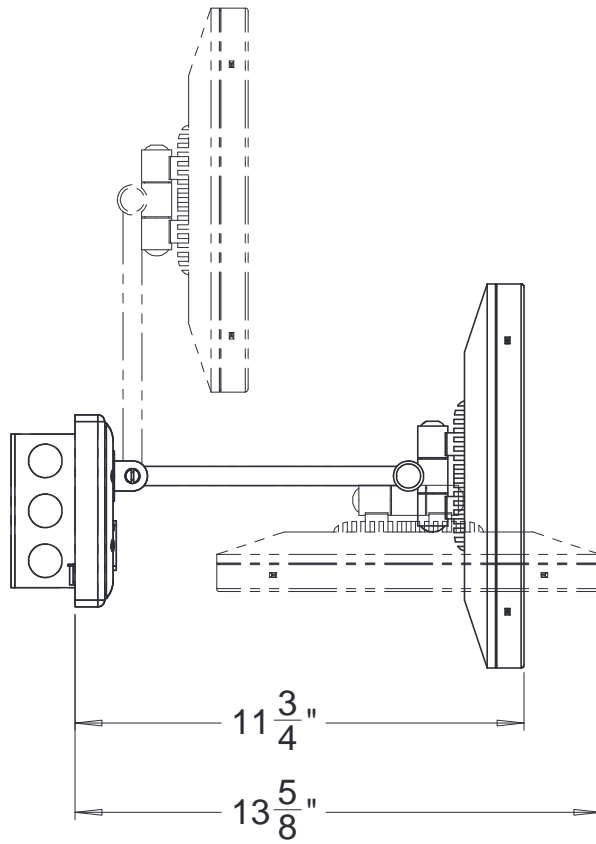

BSR-309

Outlet box is to be furnished by others

The center of the mirror is  $7/8$ " above the center of the outlet box. Since the typical user's eye height is  $58 3/4$ " the outlet box should be centered  $57 7/8$ " above the floor

BSR-309

BSR-309 — Single Arm Wall Mirror with Convenience Outlet

Product Category	Baci Senior Mirrors
Special Features	Solid brass construction Optical quality 5X or 7X glass mirrors High power, natural white LED lighting 5 year warrantee
Lighting	Halo Light - Medium Power LED
Lumens	766
Color Temperature	3500° K
Color Rendering Index	min. 80
Electrical	
Watts	5
Volts	100-240
Hertz (Frequency)	50/60
Amps (Current)	.22
UL Listing	Furnishing - suitable for commercial or residential use in damp locations (USC)
Dimensions	Mirror body 10" diameter Folds to 15 5/8" wide x 10" high x 3 3/4" deep Canopy 5" wide x 5" high Maximum extension 11 3/4"
Basic Model	BSR-309-CHR
Body Types	All metal body
Magnification	5X 7X
Finish Options	
Standard	Chrome
Premium	Satin Nickel, Bronze or Brass
Custom	Polished Nickel, Copper Antique Brass, etc
Gold	24KT Gold, Kohler Vibrant Brushed Bronze, etc.