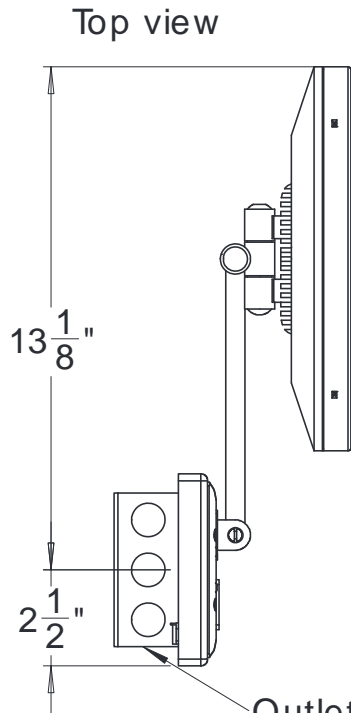

BSR-309

Outlet box is to be furnished by others

The center of the mirror is  $7/8$ " above the center of the outlet box. Since the typical user's eye height is  $58 3/4$ " the outlet box should be centered  $57 7/8$ " above the floor

BSR-309

BSR-309 — Single Arm Wall Mirror with Convenience Outlet

Product Category	Baci Senior Mirrors
Special Features	Solid brass construction Optical quality 5X or 7X glass mirrors High power, natural white LED lighting 5 year warrantee
Lighting	Halo Light - Medium Power LED
Lumens	766
Color Temperature	3500° K
Color Rendering Index	min. 80
Electrical	
Watts	5
Volts	100-240
Hertz (Frequency)	50/60
Amps (Current)	.22
UL Listing	Furnishing - suitable for commercial or residential use in damp locations (USC)
Dimensions	Mirror body 10" diameter Folds to 15 5/8" wide x 10" high x 3 3/4" deep Canopy 5" wide x 5" high Maximum extension 11 3/4"
Basic Model	BSR-309-CHR
Body Types	All metal body
Magnification	5X 7X
Finish Options	
Standard	Chrome
Premium	Satin Nickel, Bronze or Brass
Custom	Polished Nickel, Copper Antique Brass, etc
Gold	24KT Gold, Kohler Vibrant Brushed Bronze, etc.