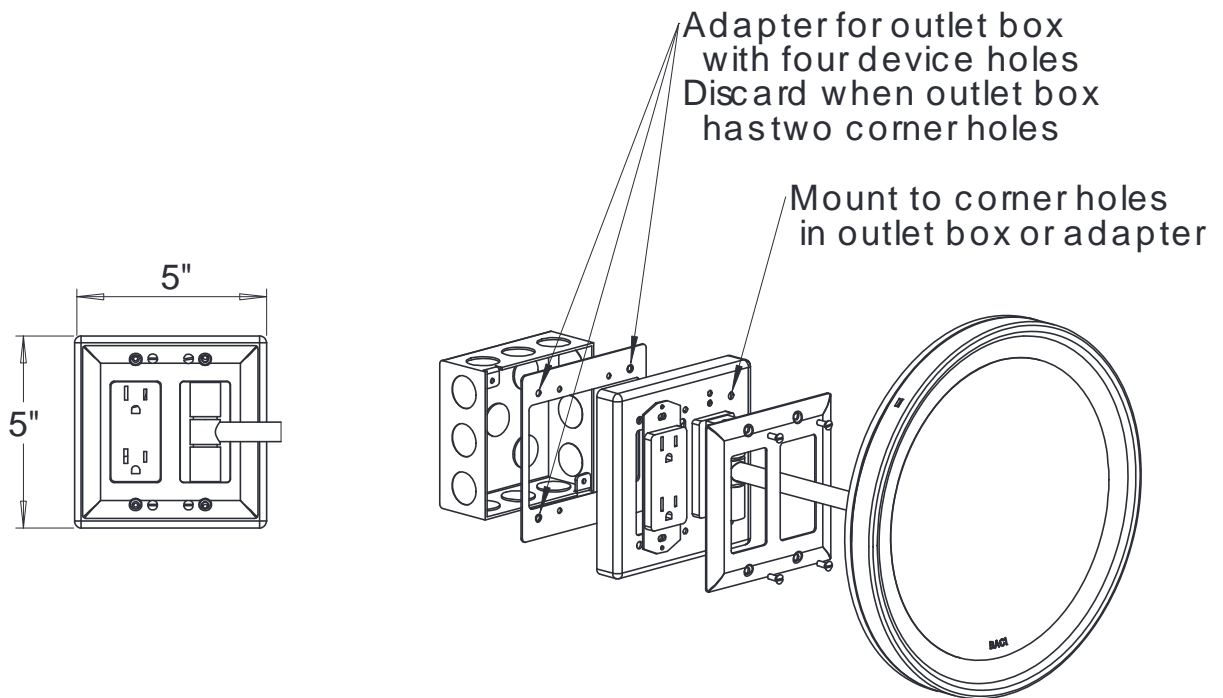

BSR-309

Outlet box is to be furnished by others

The center of the mirror is  $7/8$ " above the center of the outlet box. Since the typical user's eye height is  $58 3/4$ " the outlet box should be centered  $57 7/8$ " above the floor

BSR-309

BSR-309 — Single Arm Wall Mirror with Convenience Outlet

Product Category	Baci Senior Mirrors
Special Features	Solid brass construction Optical quality 5X or 7X glass mirrors High power, natural white LED lighting 5 year warrantee
Lighting	Halo Light - Medium Power LED
Lumens	766
Color Temperature	3500° K
Color Rendering Index	min. 80
Electrical	
Watts	5
Volts	100-240
Hertz (Frequency)	50/60
Amps (Current)	.22
UL Listing	Furnishing - suitable for commercial or residential use in damp locations (USC)
Dimensions	Mirror body 10" diameter Folds to 15 5/8" wide x 10" high x 3 3/4" deep Canopy 5" wide x 5" high Maximum extension 11 3/4"
Basic Model	BSR-309-CHR
Body Types	All metal body
Magnification	5X 7X
Finish Options	
Standard	Chrome
Premium	Satin Nickel, Bronze or Brass
Custom	Polished Nickel, Copper Antique Brass, etc
Gold	24KT Gold, Kohler Vibrant Brushed Bronze, etc.