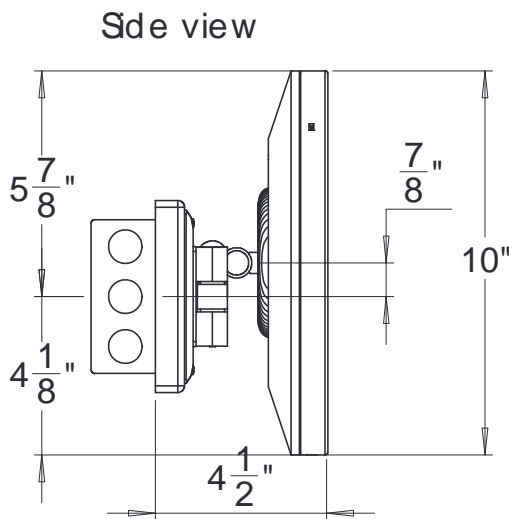

BSR-309

Outlet box is to be furnished by others

The center of the mirror is  $7/8$ " above the center of the outlet box. Since the typical user's eye height is  $58 3/4$ " the outlet box should be centered  $57 7/8$ " above the floor

BSR-309

BSR-309 — Single Arm Wall Mirror with Convenience Outlet

Product Category	Baci Senior Mirrors
Special Features	Solid brass construction Optical quality 5X or 7X glass mirrors High power, natural white LED lighting 5 year warrantee
Lighting	Halo Light - Medium Power LED
Lumens	766
Color Temperature	3500° K
Color Rendering Index	min. 80
Electrical	
Watts	5
Volts	100-240
Hertz (Frequency)	50/60
Amps (Current)	.22
UL Listing	Furnishing - suitable for commercial or residential use in damp locations (USC)
Dimensions	Mirror body 10" diameter Folds to 15 5/8" wide x 10" high x 3 3/4" deep Canopy 5" wide x 5" high Maximum extension 11 3/4"
Basic Model	BSR-309-CHR
Body Types	All metal body
Magnification	5X 7X
Finish Options	
Standard	Chrome
Premium	Satin Nickel, Bronze or Brass
Custom	Polished Nickel, Copper Antique Brass, etc
Gold	24KT Gold, Kohler Vibrant Brushed Bronze, etc.