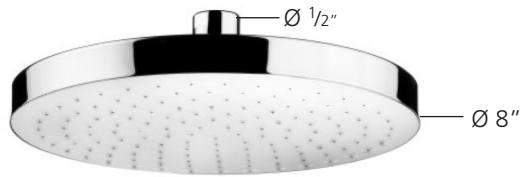

V177
Shower head

Diameter: Ø 8"
Feed: Ø 1/2"
Finishes: Chrome, Satin Nickel, Matt black

UK and Worldwide Customer Service Team:
+44 (0)121 766 4200
www.samuel-heath.co.uk

USA Customer Service Team:
www.samuel-heath.com