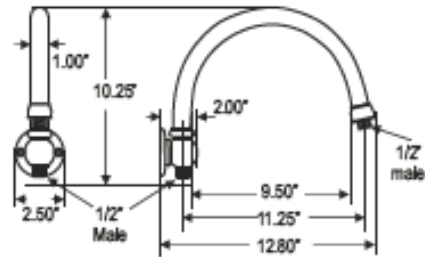

Codes and Standards

ALTMANS RESERVES THE RIGHT TO MODIFY AND CHANGE SPECIFICATIONS AT ANY TIME. PLEASE VERIFY DIMENSIONS PRIOR TO INSTALLATION

Color/Finishes

- Polished Chrome, PVD Satin Nickel
- Refer to pricelist for other finishes.

Features and Benefits

- Brass Construction
- Includes Shower Arm Support Model #25GW