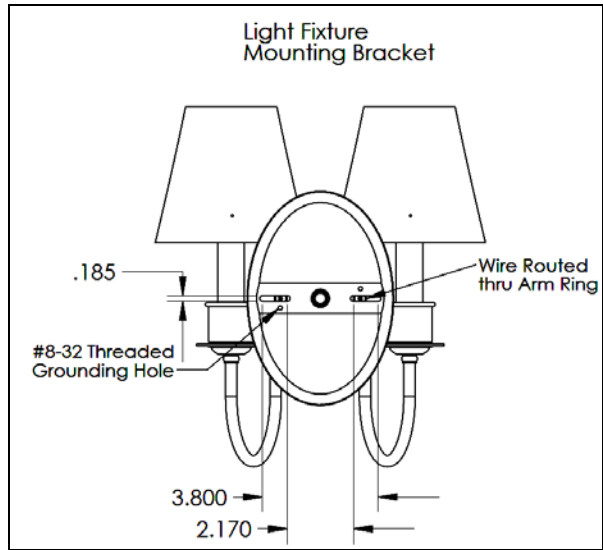

**L100 Palatino**  
**Round Sconce and Pendant Lighting Fixtures**

**L101 Insigna**  
**Single and Double Round Sconce Lighting Fixtures**

**L102 Century**  
**Single and Double Oval Sconce Lighting Fixtures**