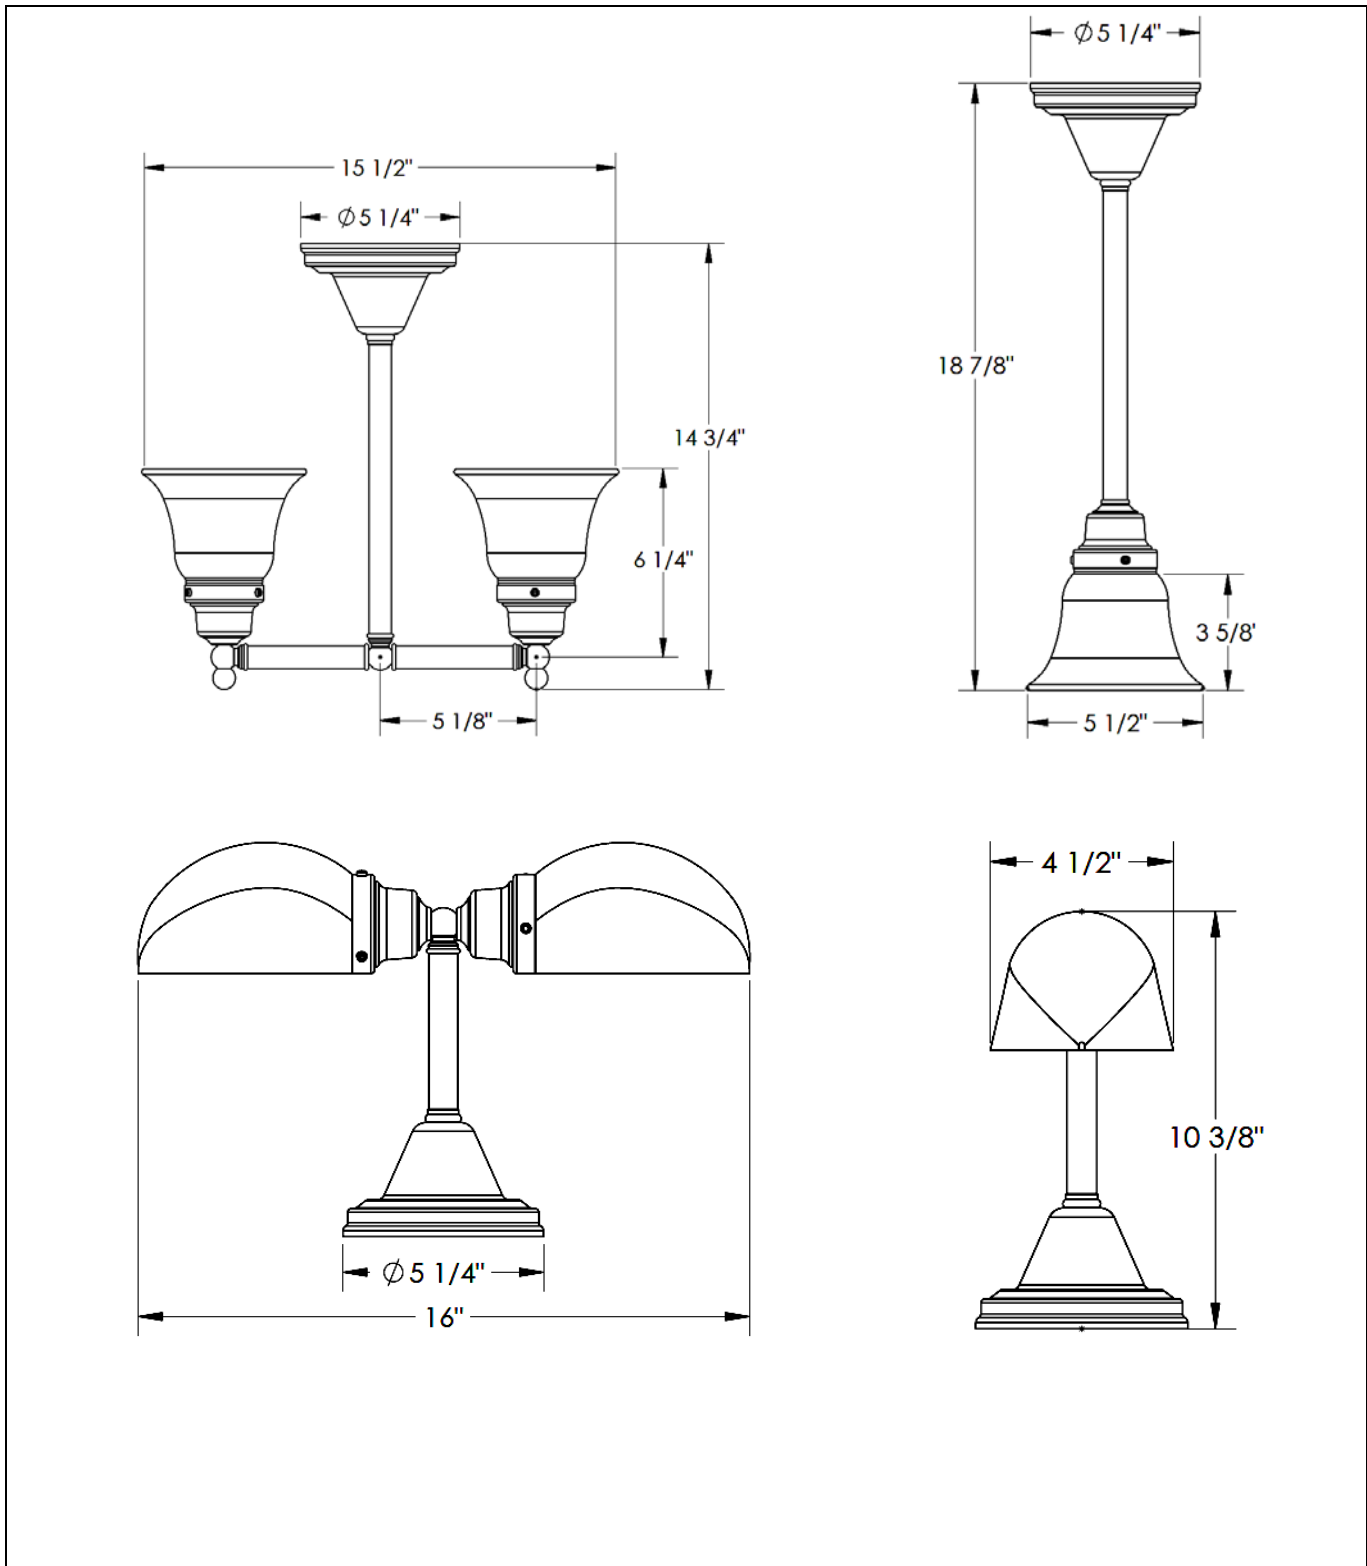

**L100 Palatino**  
**Round Sconce and Pendant Lighting Fixtures**

**L101 Insigna**  
**Single and Double Round Sconce Lighting Fixtures**

**L102 Century**  
**Single and Double Oval Sconce Lighting Fixtures**

**L103 Loft**  
**Single Sconce Lighting Fixtures**

**L104 Bostonian**  
**Single, Double and Triple Sconce Lighting Fixtures**