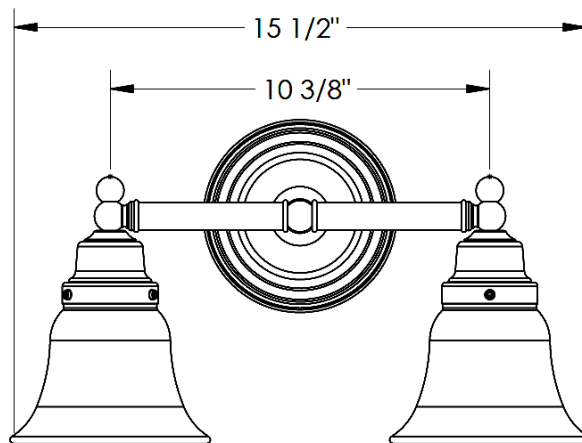

**L100 Palatino**  
**Round Sconce and Pendant Lighting Fixtures**

**L101 Insigna**  
**Single and Double Round Sconce Lighting Fixtures**

**L102 Century**  
**Single and Double Oval Sconce Lighting Fixtures**