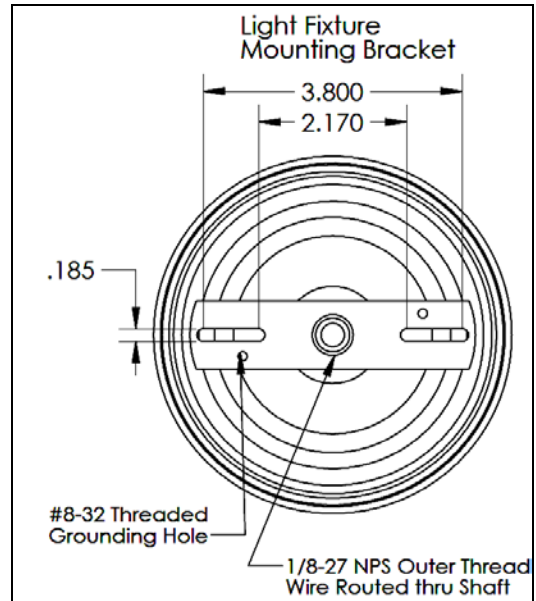

**L100 Palatino**  
**Round Sconce and Pendant Lighting Fixtures**

**L101 Insigna**  
**Single and Double Round Sconce Lighting Fixtures**

**L102 Century**  
**Single and Double Oval Sconce Lighting Fixtures**