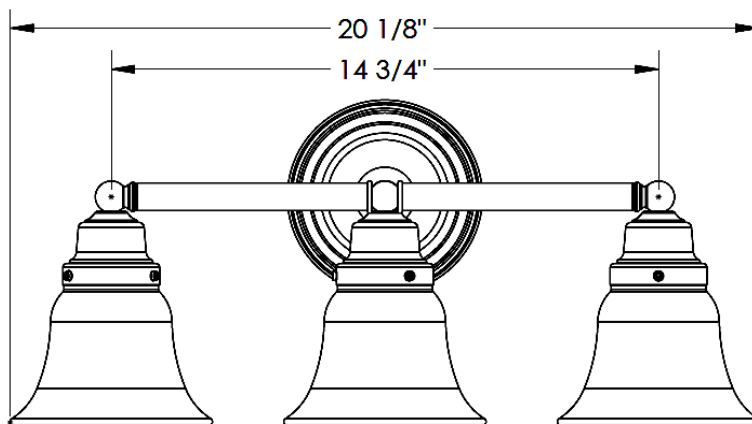

**L100 Palatino**  
**Round Sconce and Pendant Lighting Fixtures**

**L101 Insigna**  
**Single and Double Round Sconce Lighting Fixtures**

**L102 Century**  
**Single and Double Oval Sconce Lighting Fixtures**