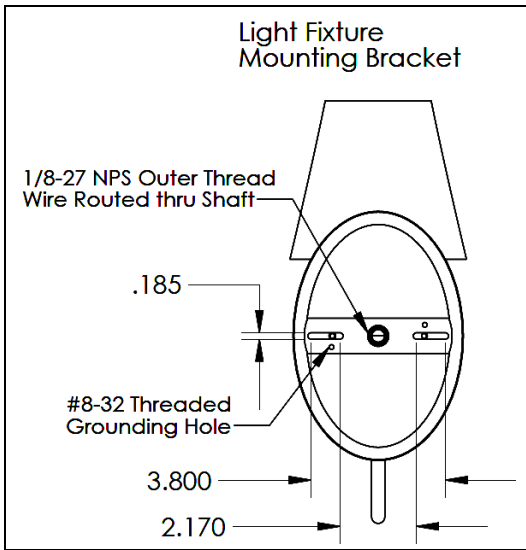

**L100 Palatino**  
**Round Sconce and Pendant Lighting Fixtures**

**L101 Insigna**  
**Single and Double Round Sconce Lighting Fixtures**

**L102 Century**  
**Single and Double Oval Sconce Lighting Fixtures**