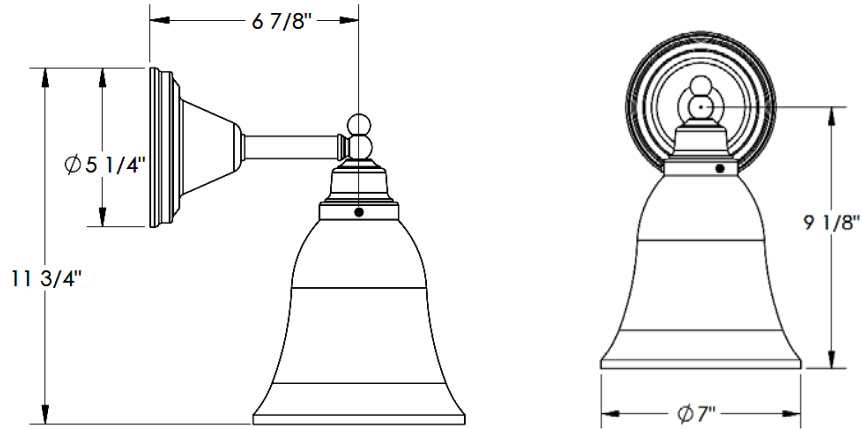

**L100 Palatino**  
**Round Sconce and Pendant Lighting Fixtures**

**L101 Insigna**  
**Single and Double Round Sconce Lighting Fixtures**

**L102 Century**  
**Single and Double Oval Sconce Lighting Fixtures**