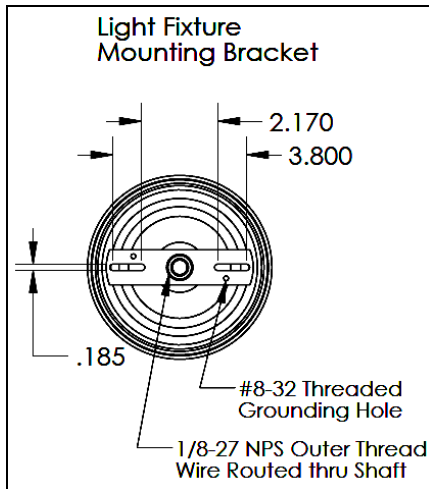

**L100 Palatino**  
**Round Sconce and Pendant Lighting Fixtures**

**L101 Insigna**  
**Single and Double Round Sconce Lighting Fixtures**

**L102 Century**  
**Single and Double Oval Sconce Lighting Fixtures**