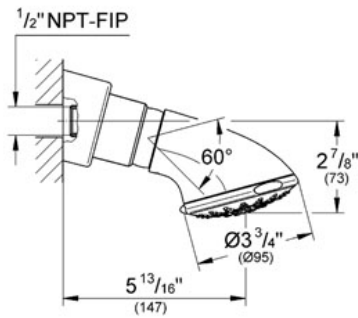

RELEXA 100 FIVE
Head Shower 5 sprays

MODEL # 27069

Pure Freude an Wasser

GROHE America, Inc | 200 North Gary Avenue, Suite G, Roselle, IL 60172
Phone: +1 (800) 444-7643 | Fax: +1 (800) 225-2778 | us-customerservice@grohe.com

Product Description:
Head Shower 5 sprays

Standard Specification:

- GROHE StarLight® finish
- SpeedClean anti-lime system
- 5 spray patterns: Wide Spray / Needle Jet / Rain / Massage / Champagne
- Ball-joint
- 1/2" NPT Female Threads
- Assembly dependent angle of inclination
- Connection thread with seal
- Max Flow Rate 2.5 gpm (9.5 L/min)