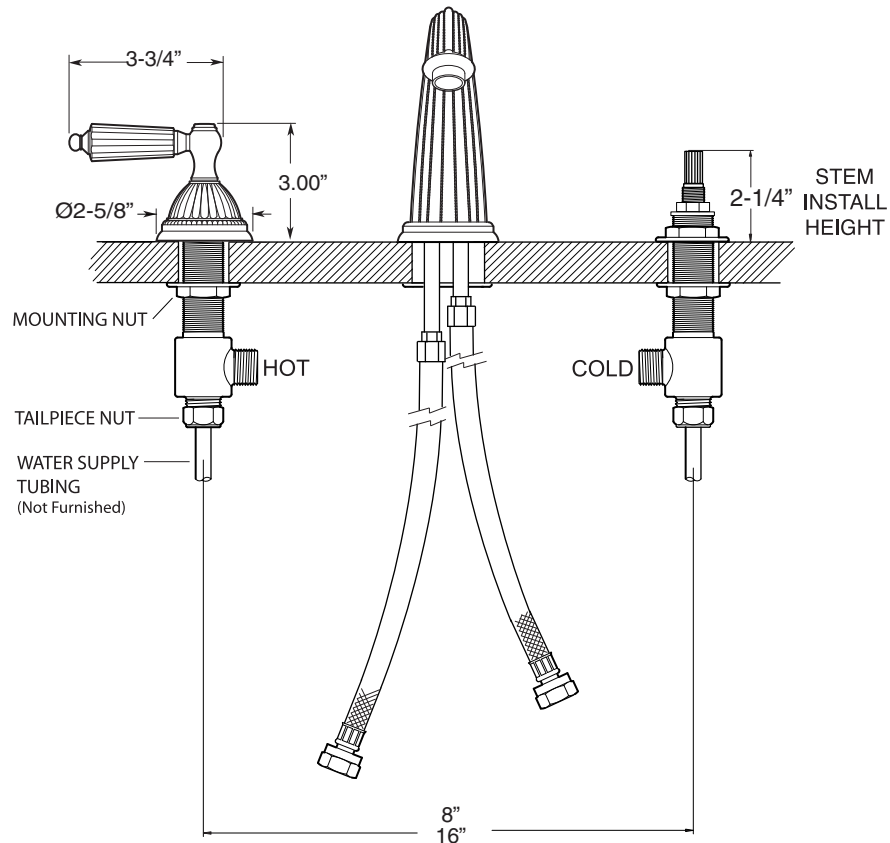

SPECIFICATIONS
Series 3200

1.324108

Georgian

Widespread Lavatory Set

FEATURES:

- All brass construction. Flexible hoses designed to be installed on 8" to 16" centers. Includes pop-up style drain assembly.
- Lever style handles with setscrew attachment.
- 1/4-turn ceramic disc valve cartridge.
- Available in all finishes. Warranty varies according to finish selection.
- Standard aerator is limited to 1.5 gpm.
- Certified to meet and exceed the following codes and standards:
ASME A112.18.1-2005/CSAB 125.1-2005

NOTE: Spout and valves install through 1-1/4" diameter holes

Note: Measurements are subject to change or cancellation. No responsibility is assumed for use of superseded or voided pages.

Parts List
Series 3200
Georgian
Widespread Lavatory Set