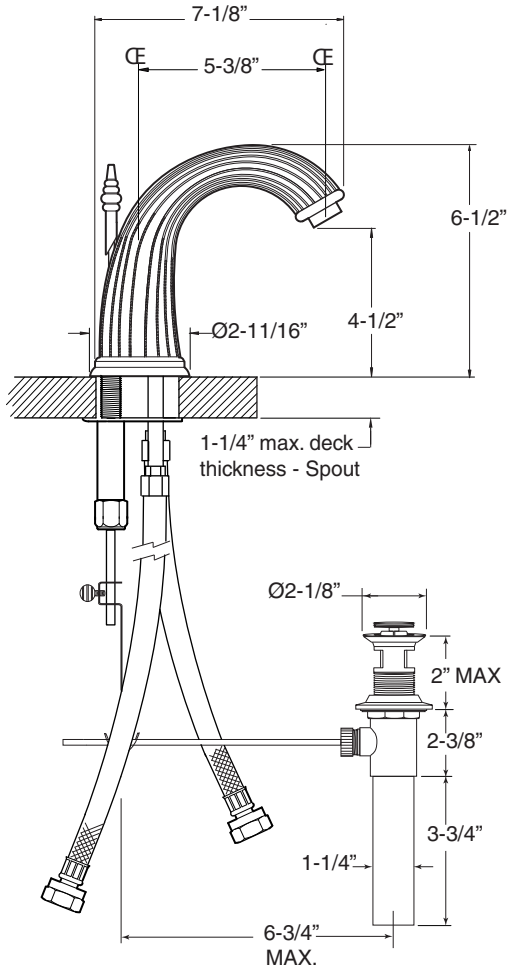

SPECIFICATIONS
Series 3200

1.324108

Georgian

Widespread Lavatory Set

FEATURES:

- All brass construction. Flexible hoses designed to be installed on 8" to 16" centers. Includes pop-up style drain assembly.
- Lever style handles with setscrew attachment.
- 1/4-turn ceramic disc valve cartridge.
- Available in all finishes. Warranty varies according to finish selection.
- Standard aerator is limited to 1.5 gpm.
- Certified to meet and exceed the following codes and standards:
ASME A112.18.1-2005/CSAB 125.1-2005

NOTE: Spout and valves install through 1-1/4" diameter holes

Note: Measurements are subject to change or cancellation. No responsibility is assumed for use of superseded or voided pages.

Parts List
Series 3200
Georgian
Widespread Lavatory Set