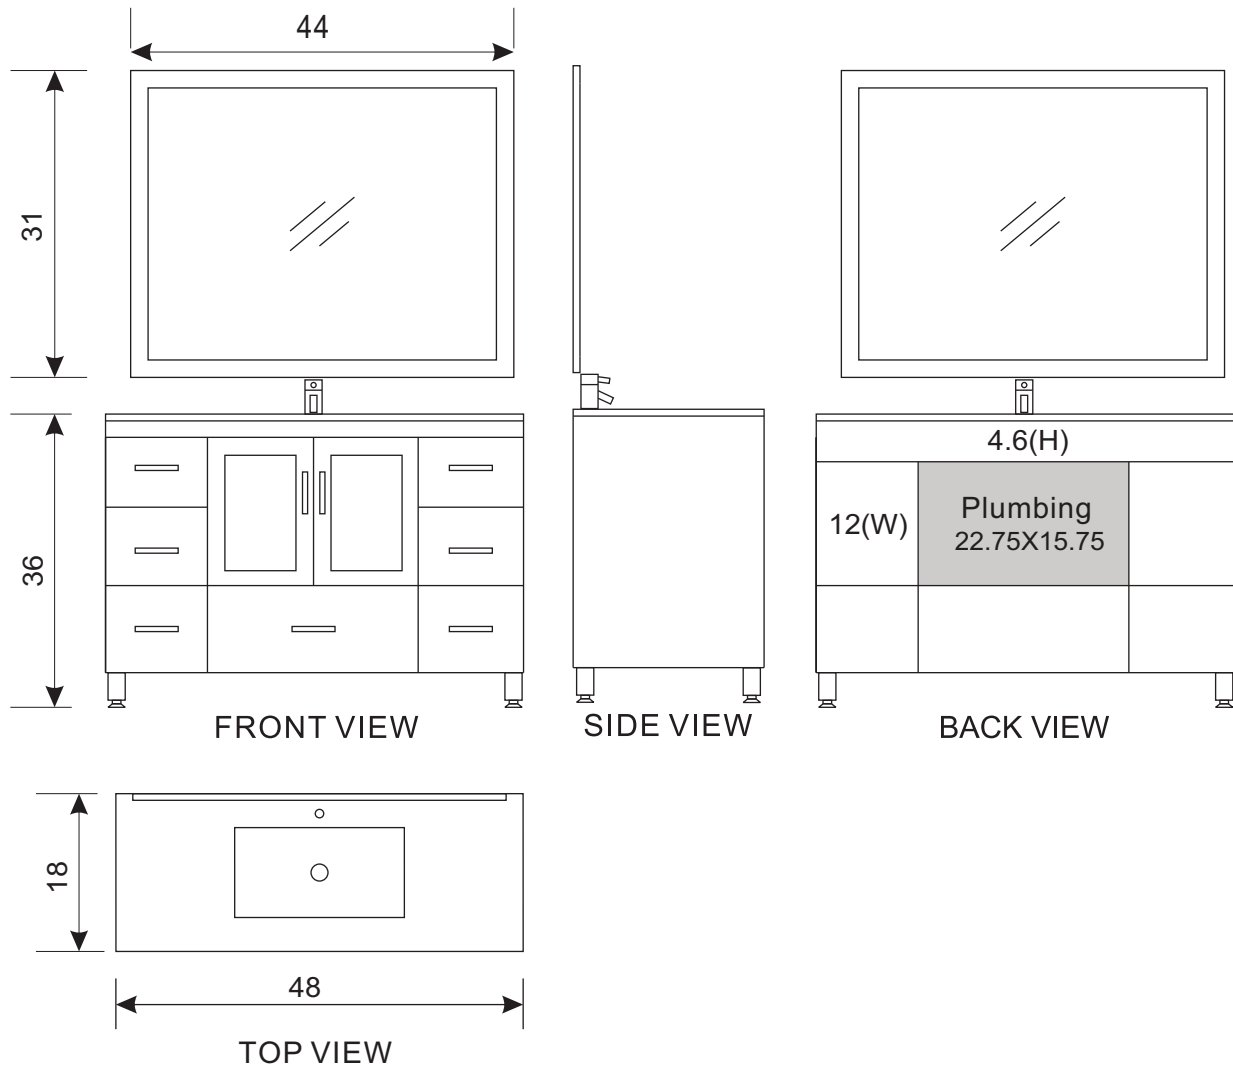

B48-DS Stanton 48" Vanity Set (Faucet not included)

Design Element™
Bath Furniture

The Stanton Collection

The Stanton 48" Drop-In Sink Vanity is elegantly constructed of solid oak wood. The integrated porcelain counter top and seamless drop in design bring a crisp and contemporary look to any bathroom. The integrated rectangular drop in sink beautifully showcases the rich features of the espresso cabinetry. This stylish design includes seven drawers and soft closing double door cabinet all adorned with satin nickel hardware. Included is a large espresso framed mirror. The Stanton Bathroom Vanity is designed as a center piece to awe-inspire the eye without sacrificing quality, functionality or durability.

Stanton "48" Vanity Set

B48-DS Product Features

- Solid Hardwood Construction
- Espresso Finish
- Porcelain Integrated Drop-In Sink and Countertop
- Matching Espresso Framed Mirror
- Chrome Pop-Up Drain
- Soft-Closing Double-Door Cabinet
- Seven Functional Pull-Out Drawers
- Satin Nickel Finish Hardware
- Specs: 48"W x 18"D x 34"H

The Stanton Collecton

Stanton 32" Single Sink Vanity Set	B30-DS
Stanton 36" Single Sink Vanity Set	B36-DS
Stanton 36" Single Sink Vanity Set	B36-VS
Stanton 48" Single Sink Vanity Set	B48-DS
Stanton 48" Single Sink Vanity Set	B48-VS
Stanton 60" Single Sink Vanity Set	B60-DS
Stanton 72" Double Sink Vanity Set	B72-DS
Stanton 72" Double Sink Vanity Set	B72-VS