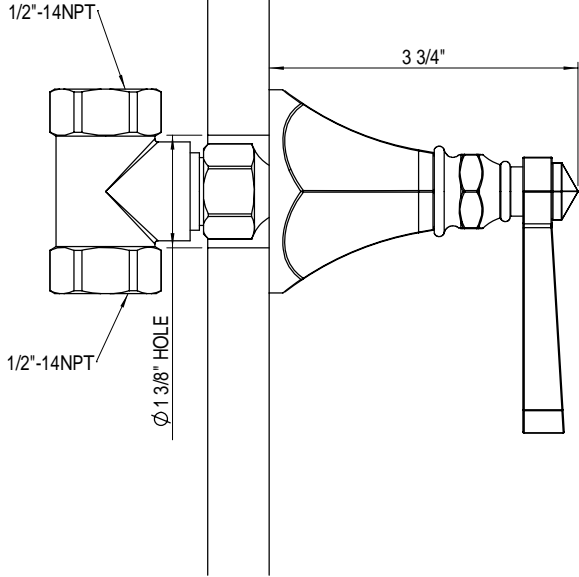

3/4" Shut-Off Volume Control Valve 4ERBHXL

TEL: 905-851-6781
FAX: 905-851-8031
TOLL FREE: 800-461-5901

the RUBINET FAUCET COMPANY

www.rubinet.com

1/2" Shut-Off Volume Control Valve 4KRBHXL

TEL: 905-851-6781
FAX: 905-851-8031
TOLL FREE: 800-461-5901