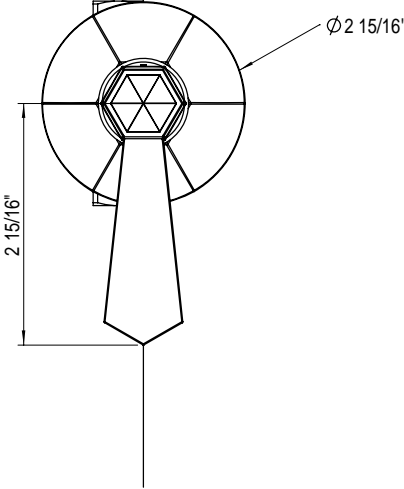

3/4" Shut-Off Volume Control Valve 4ERBHXL

TEL: 905-851-6781
FAX: 905-851-8031
TOLL FREE: 800-461-5901

the RUBINET FAUCET COMPANY

www.rubinet.com

1/2" Shut-Off Volume Control Valve 4KRBHXL

TEL: 905-851-6781
FAX: 905-851-8031
TOLL FREE: 800-461-5901