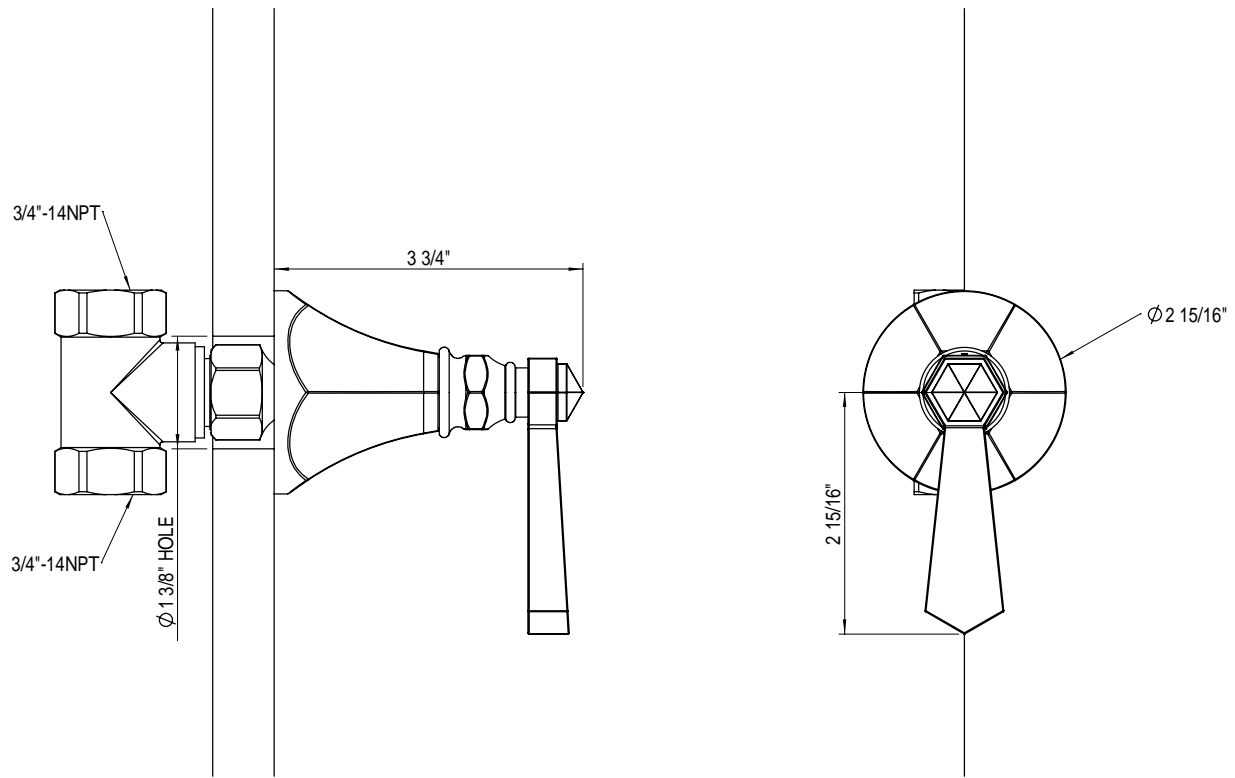

3/4" Shut-Off Volume Control Valve 4ERBHXL

TEL: 905-851-6781
FAX: 905-851-8031
TOLL FREE: 800-461-5901

the RUBINET FAUCET COMPANY

www.rubinet.com

1/2" Shut-Off Volume Control Valve 4KRBHXL

TEL: 905-851-6781
FAX: 905-851-8031
TOLL FREE: 800-461-5901