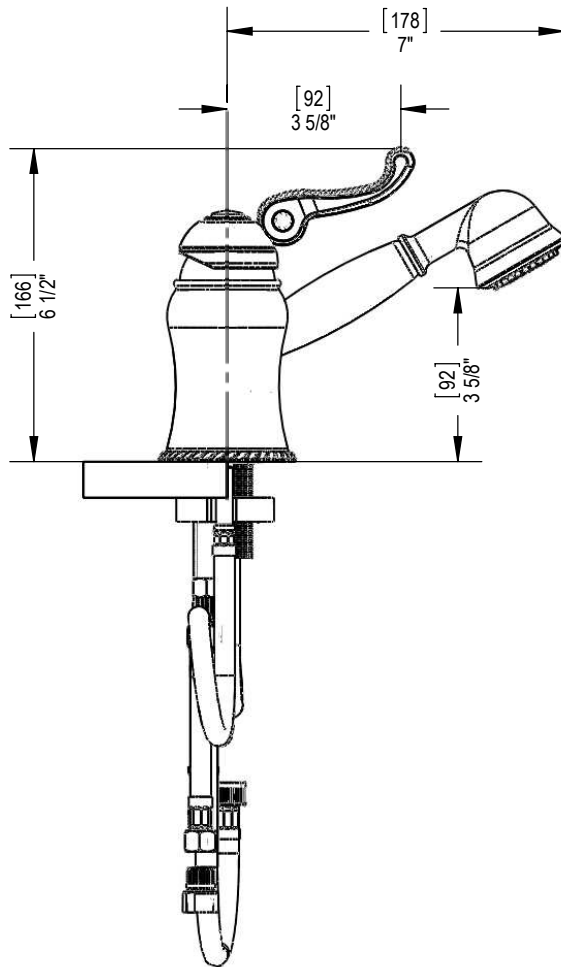

Features

- Brass construction with choice of 21 finishes
- Single Control Lever Handle for Volume & Temperature Control
- One Piece Ceramic Disc Cartridge
- Flexible Stainless Steel supply hoses
- Flow rate: Limited to 2.5 gpm

Order Matrix

Model	Finish
1ARBHOR	AB -Antique Brass
	AC - Antique Copper
	BB - Bright Brass
	CH - Chrome
	GD - Gold
	OB - Oil Rubbed Bronze
	PN - Polished Nickel
	SB - Satin Brass
	SC - Satin Chrome
	SN - Satin Nickel
	TB - Tuscan Brass
	BK - Black
	MB - Matte Black
	MW - Matte White
	NC - Natural Cream
	RD - Red
	WH - White

ETRUSCAN

Pressure Balance Mixing Valve with Hand Shower
Model: 5RRBETL XX-XX

Critical Dimensions

TEL: 905-851-6781
FAX: 905-851-8031
TOLL FREE: 800-461-5901