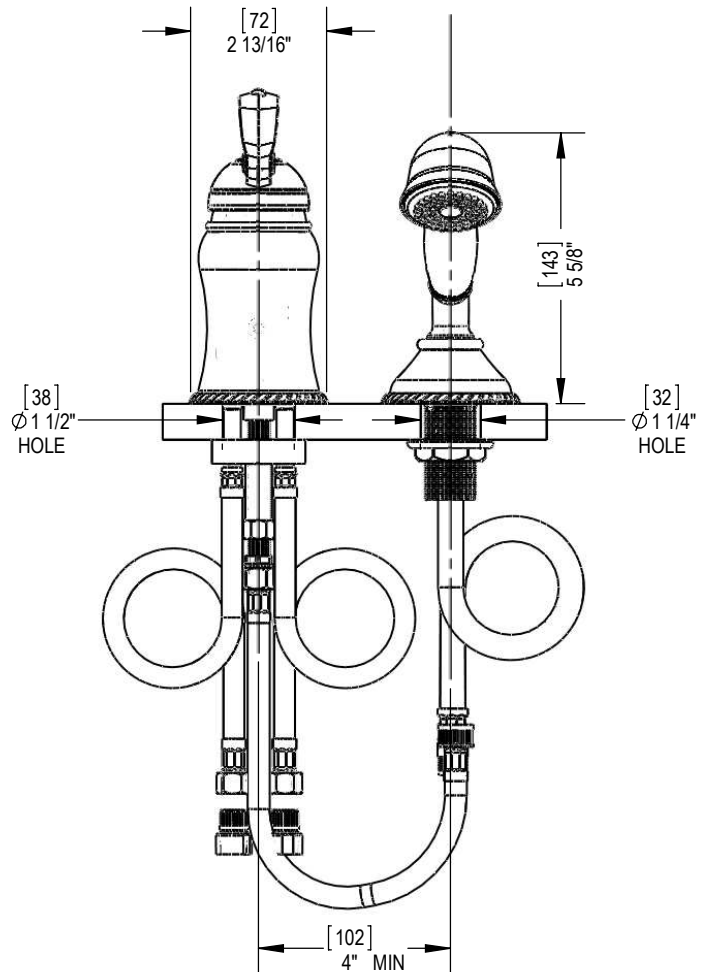

Features

- Brass construction with choice of 21 finishes
- Single Control Lever Handle for Volume & Temperature Control
- One Piece Ceramic Disc Cartridge
- Flexible Stainless Steel supply hoses
- Flow rate: Limited to 2.5 gpm

Order Matrix

Model	Finish
1ARBHOR	AB -Antique Brass
	AC - Antique Copper
	BB - Bright Brass
	CH - Chrome
	GD - Gold
	OB - Oil Rubbed Bronze
	PN - Polished Nickel
	SB - Satin Brass
	SC - Satin Chrome
	SN - Satin Nickel
	TB - Tuscan Brass
	BK - Black
	MB - Matte Black
	MW - Matte White
	NC - Natural Cream
	RD - Red
	WH - White

ETRUSCAN

Pressure Balance Mixing Valve with Hand Shower
Model: 5RRBETL XX-XX

Critical Dimensions

TEL: 905-851-6781
FAX: 905-851-8031
TOLL FREE: 800-461-5901