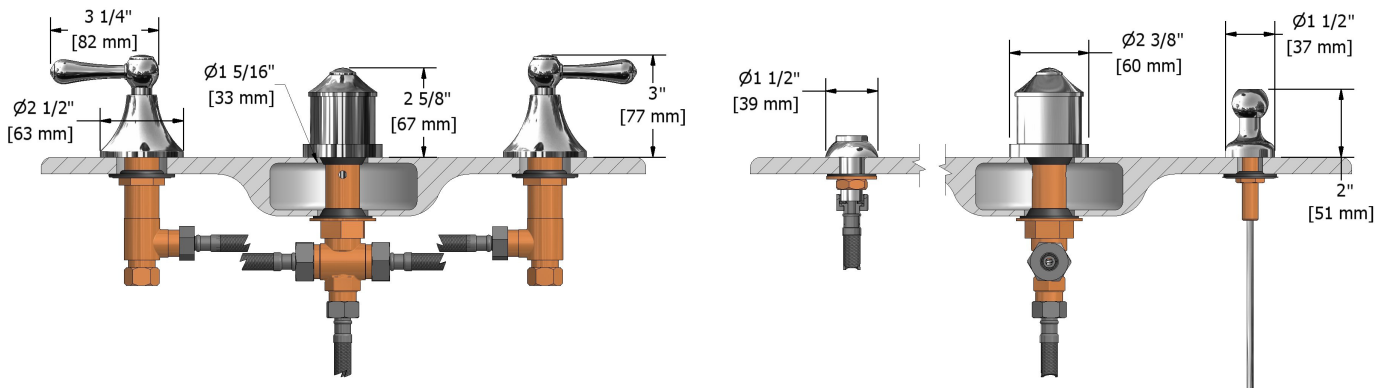

Sizes, models and finishes may differ from those presented.

Warranty

The Riobel inc. product carries a limited LIFETIME warranty on the finish Chrome, Gold (PVD), Brushed nickel (PVD), Night brushed (PVD), Polished nickel (PVD) and all working parts and is guaranteed from the initial date of purchase against all manufacturing defects. Other finished 1 year.

Customer Service

Ontario, West Canada : 888-287-5354 Quebec, Maritimes, United States : 866-473-8442

2014.05.01