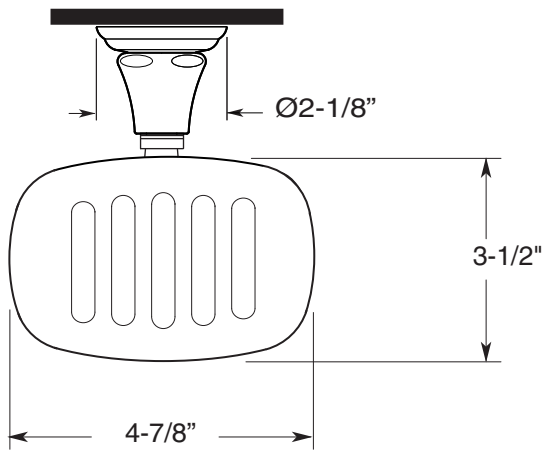

FEATURES:

- All brass construction with porcelain soap dish.
- Porcelain soap dish with post P/N: 18.18.020.
- Available in all Sigma finishes. Warranty varies according to finish selection.
- Mounting bracket and screws are supplied.

Series 35
Porcelain Soap Dish
1.35SD00

TOP VIEW

FRONT VIEW

SIDE VIEW

Note: Measurements are subject to change or cancellation. No responsibility is assumed for use of superseded or voided pages.