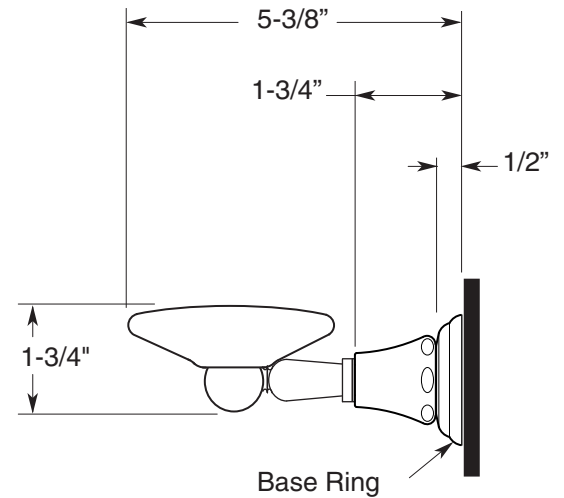

FEATURES:

- All brass construction with porcelain soap dish.
- Porcelain soap dish with post P/N: 18.18.020.
- Available in all Sigma finishes. Warranty varies according to finish selection.
- Mounting bracket and screws are supplied.

Series 35
Porcelain Soap Dish
1.35SD00

TOP VIEW

FRONT VIEW

SIDE VIEW

Note: Measurements are subject to change or cancellation. No responsibility is assumed for use of superseded or voided pages.