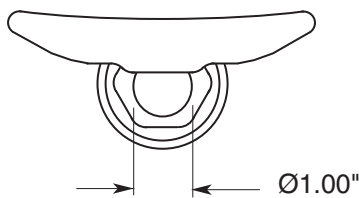

FEATURES:

- All brass construction with porcelain soap dish.
- Porcelain soap dish with post P/N: 18.18.020.
- Available in all Sigma finishes. Warranty varies according to finish selection.
- Mounting bracket and screws are supplied.

Series 35
Porcelain Soap Dish
1.35SD00

TOP VIEW

FRONT VIEW

SIDE VIEW

Note: Measurements are subject to change or cancellation. No responsibility is assumed for use of superseded or voided pages.