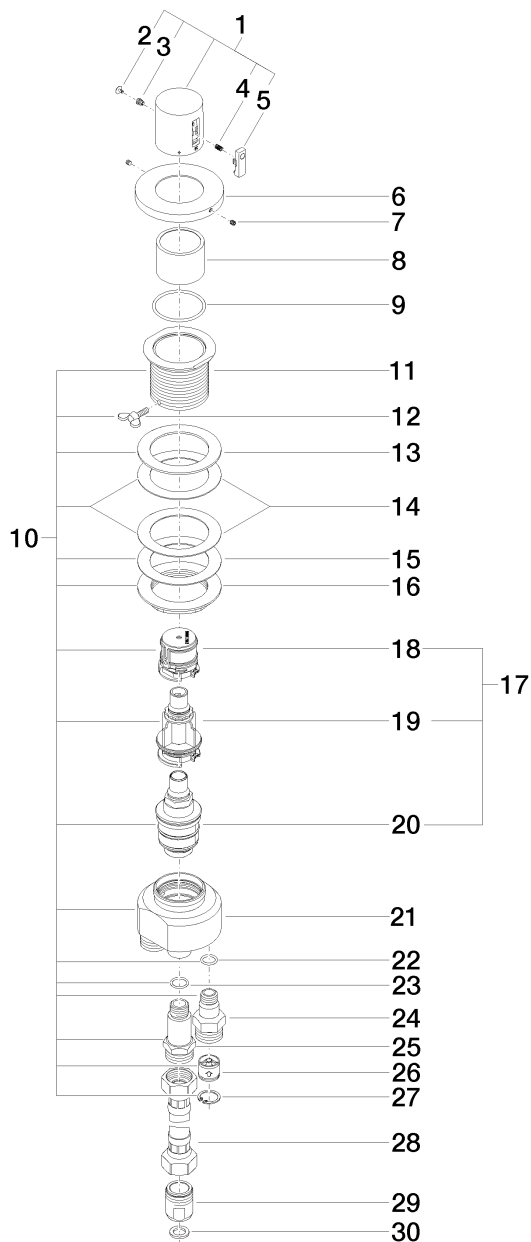

Product specifications

- 1/2" thermostat cartridge
 - Complete mounting kit included
 - Flange diameter 3 3/8"
 - 2 3/8" hole diameter
 - 3/4" connection with backflow preventer
 - 3/4" x 3/4" x 23 5/8" high pressure hose
 - Temperature control handle with safety lock 38°C / 40°C
- Volume control to be ordered separately.

Surfaces

- chrome 34525979-00
- chrome 34525979-00
- matt platinum 34525979-06
- matt platinum 34525979-06
- platinum 34525979-08
- platinum 34525979-08
- matt white 34525979-10
- matt white 34525979-10
- matt black 34525979-33
- matt black 34525979-33

Exploded assembly drawing

Order quantity

No.	Article number	Name	Installation quantity
1	04173300401ff	handle	1
2	093120049ff	plug	1
3	09303013690	screw	1
4	09160202790	spring	1
5	092133010ff	handle	1
6	092789113ff	rosette	1
7	09311100790	pin	2
8	092102113ff	sleeve	1
9	09141004990	seal	1
10	0417010420090	connection	1
11	09184012390	sleeve	1
12	09303007490	screw	1
13	09301108290	disc	1
14	09140601090	seal	2
15	09144000990	seal	1
16	09233007090	nut	1
17	0415020630090	cartridge	1
18	09304001090	regulator	1
19	09304001190	regulator	1
20	09150206390	cartridge	1
21	09170104190	base	1
22	09141007790	seal	2
23	09141006990	seal	1
24	09240404590	nipple	2
25	09240404690	nipple	1
26	09230104590	back-flow preventer	2
27	09301105590	disc	2
28	1250497090	High pressure hose 3/4" x 3/4", 600mm	1
29	092403006-07	nipple	1

Bath & Spa

Tara. Thermostat for deck-mounted installation, deck-mounted thermostat

Article number: 34525979

30

09142000290

seal

1