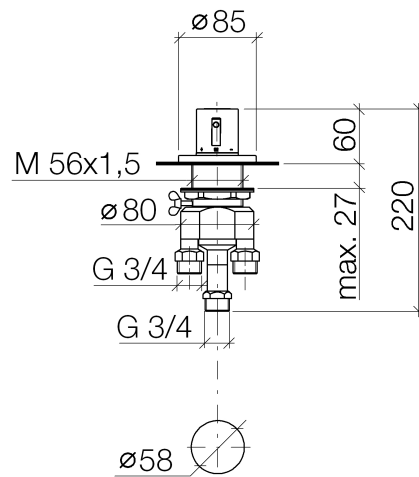

Product specifications

- 1/2" thermostat cartridge
 - Complete mounting kit included
 - Flange diameter 3 3/8"
 - 2 3/8" hole diameter
 - 3/4" connection with backflow preventer
 - 3/4" x 3/4" x 23 5/8" high pressure hose
 - Temperature control handle with safety lock 38°C / 40°C
- Volume control to be ordered separately.

Exploded assembly drawing

Order quantity

No.	Article number	Name	Installation quantity
1	04173300401ff	handle	1
2	093120049ff	plug	1
3	09303013690	screw	1
4	09160202790	spring	1
5	092133010ff	handle	1
6	092789113ff	rosette	1
7	09311100790	pin	2
8	092102113ff	sleeve	1
9	09141004990	seal	1
10	0417010420090	connection	1
11	09184012390	sleeve	1
12	09303007490	screw	1
13	09301108290	disc	1
14	09140601090	seal	2
15	09144000990	seal	1
16	09233007090	nut	1
17	0415020630090	cartridge	1
18	09304001090	regulator	1
19	09304001190	regulator	1
20	09150206390	cartridge	1
21	09170104190	base	1
22	09141007790	seal	2
23	09141006990	seal	1
24	09240404590	nipple	2
25	09240404690	nipple	1
26	09230104590	back-flow preventer	2
27	09301105590	disc	2
28	1250497090	High pressure hose 3/4" x 3/4", 600mm	1
29	092403006-07	nipple	1

Bath & Spa

Tara. Thermostat for deck-mounted installation, deck-mounted thermostat

Article number: 34525979

30

09142000290

seal

1