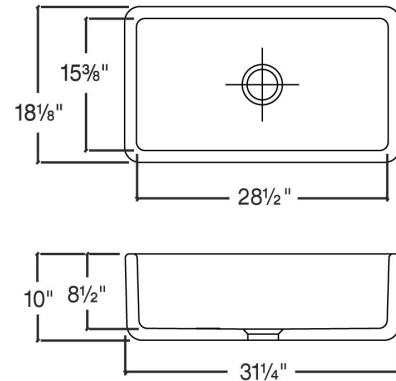

080001 | Cambridge Large

Project name: _____

Specifier: _____ Contractor: _____

Features

- Handcrafted in England
- Made from heavy fireclay – Solid throughout
- Up to 40 hours of gradual drying period
- Fired at more than 1200°C – 2200°F
- 38 mm (1-1/2") wall thickness*
- 40 mm (1-5/8") corner radius*
- Center 3-1/2" drain placement
- Scratch and chip resistant
- Waste disposal unit compatible
- (* dimensions may vary by +/- 2%)

Available colours

White
080001

Biscuit
080011

Standards compliance

- ASME A112.19.2
- CSA B45.0
- CSA B45.1

Optional accessories

- Grid 200244

Sink dimensions

Model	Overall	Bowl	Depth	Cabinet Size*	Drain
080001 080011	31 1/4" x 18 1/8"	28 1/2" x 15 3/8"	8 1/2"	30"	3 1/2"

* Cabinet Size is the Recommended Cabinet Size

Product specifications

Sink to be farmhouse single bowl. Sink to be manufactured from heavy fireclay - solid throughout. Sink to be fired at more than 1200C - 2200F. Sink to feature 40mm (1-5/8") corner radiuses & 38mm thickness material. Sink to feature center drain placement. Sink to be compatible with waste disposal units. Sink overall dimensions* to be 31 1/4" left-to-right and 18 1/8" front-to-back. Bowl dimensions* to be 28 1/2" left-to-right and 15 3/8" front-to-back. Sink to be Julien Fireclay collection with bowl depth of 8 1/2". (* dimensions may vary by +/- 2%)