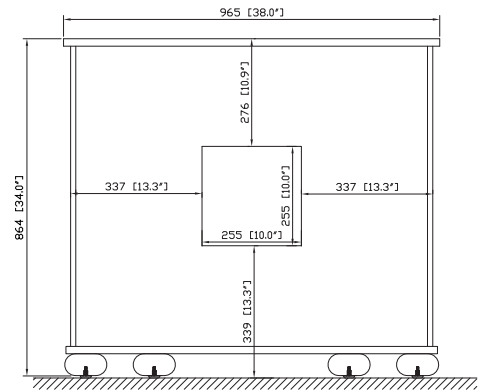

Avanity

OXFORD-V38-DO

Features

- Solid poplar frame and cherry veneer MDF
- 4 soft-close doors
- 1 interior drawer
- Antique brass finished hardware
- Adjustable height levelers
- Under counter application

Colors / Finishes

- Dark Oak

Nominal Dimension

- 38W x 21.5D x 34H (inches)

Components

Mirror	OXFORD-M25-DO	
Vanity Top	OXFORD-SUT39GL	
Sink	CUM18WT	CUM18LN

Product Diagrams

Back

Side

Top

For customer support please call 626 404 7678 weekdays 9:00 to 6:00 PST