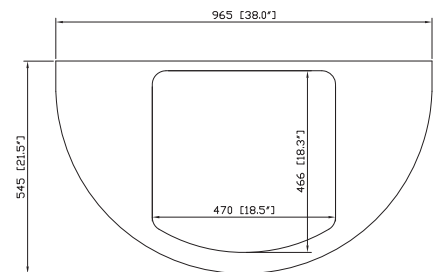

## Nominal Dimension

- 38W x 21.5D x 34H (inches)

## Product Diagrams

Front

Back

Side

Top

For customer support please call 626 404 7678 weekdays 9:00 to 6:00 PST