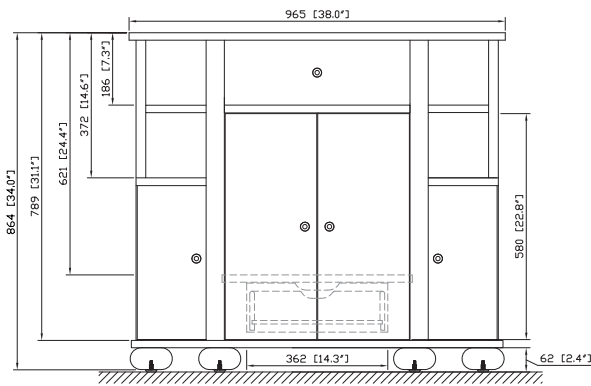

Product Diagrams

Front