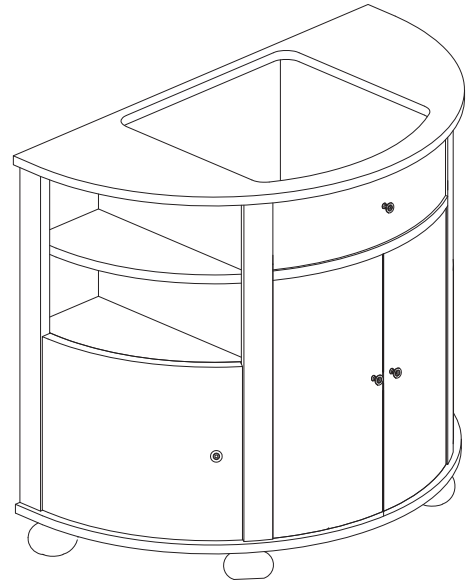

## Features

- Solid poplar frame and cherry veneer MDF
- 4 soft-close doors
- 1 interior drawer
- Antique brass finished hardware
- Adjustable height levelers
- Under counter application

## Nominal Dimension

- 38W x 21.5D x 34H (inches)

## Components

Mirror	OXFORD-M25-DO	
Vanity Top	OXFORD-SUT39GL	
Sink	CUM18WT	CUM18LN