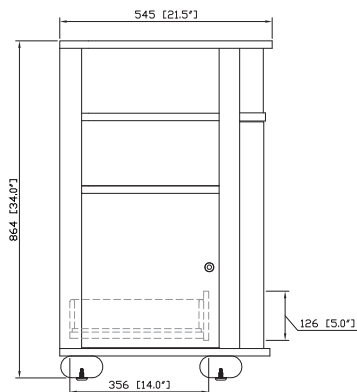

Avanity

OXFORD-V38-DO

Features

- Solid poplar frame and cherry veneer MDF
- 4 soft-close doors
- 1 interior drawer
- Antique brass finished hardware
- Adjustable height levelers
- Under counter application

Colors / Finishes

- Dark Oak

Nominal Dimension

- 38W x 21.5D x 34H (inches)

Components

Mirror	OXFORD-M25-DO	
Vanity Top	OXFORD-SUT39GL	
Sink	CUM18WT	CUM18LN

Product Diagrams

Back

Side

Top

For customer support please call 626 404 7678 weekdays 9:00 to 6:00 PST