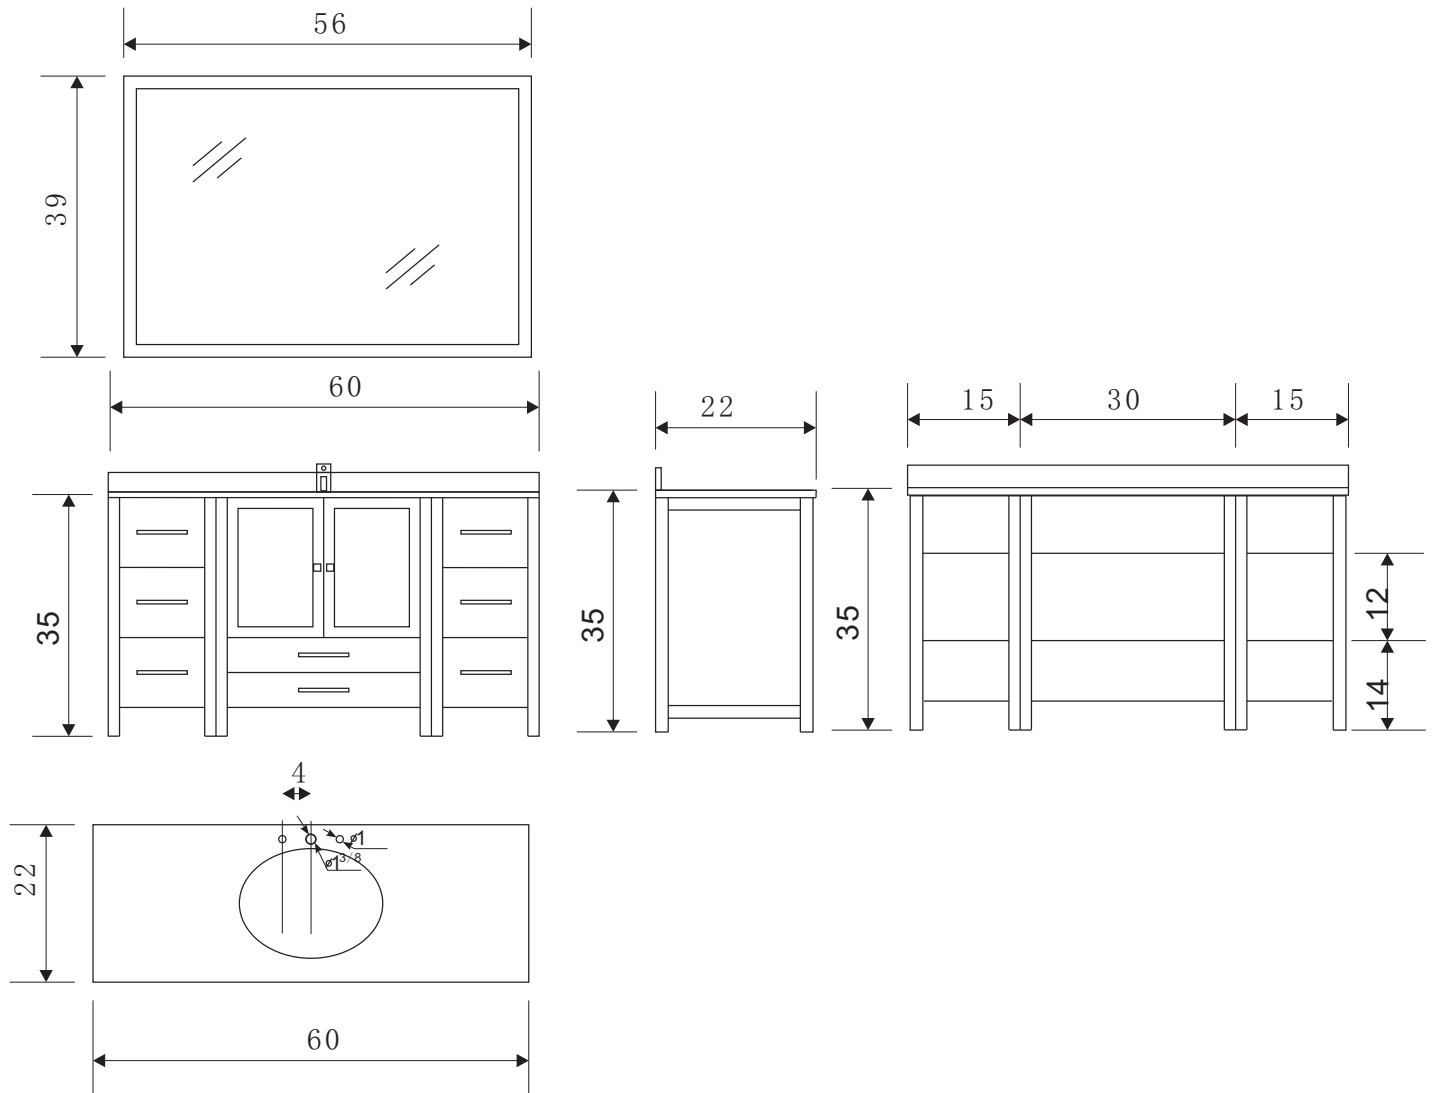

B60-DS Stanton 60" Single Sink Vanity Set

Design Element
Bath Furniture

The Stanton Collection

This 60" Stanton features a Carrara white marble countertop, and is fully constructed of solid oak wood for maximum rigidity and longevity. The clean lines bring a crisp and contemporary look to any bathroom, while the marble countertop gives it a timeless flair. The white countertop, under-mount rectangular sink, and satin-finish hardware creates contrast against the rich espresso cabinetry. Storage-wise, this vanity includes seven drawers and a soft-closing double door cabinet. Included is a large espresso framed mirror.

Stanton 60" Single Sink Vanity Set

B60-DS Product Features

- Solid Hardwood Construction
- Carrara White Marble Countertop
- Rectangular Under-Mount Sink
- Polished Chrome Pop-Up Drain
- Seven Functional Drawers
- Soft-Closing Double Door
- Matching Framed Mirror
- Satin Nickel Finish Hardware
- Dimensions: 60"W x 22"D x 34"H
- Faucet Not Included

Related Product

- Stanton 72" Double Sink Vanity Set (B72-DS)
- Stanton 72" Double Sink Vanity Set (B72-VS)
- Stanton 60" Single Sink Vanity Set (B60-DS)

Design Element

Bath Furniture

8715 Boston Place
Rancho Cucamonga, CA 91730