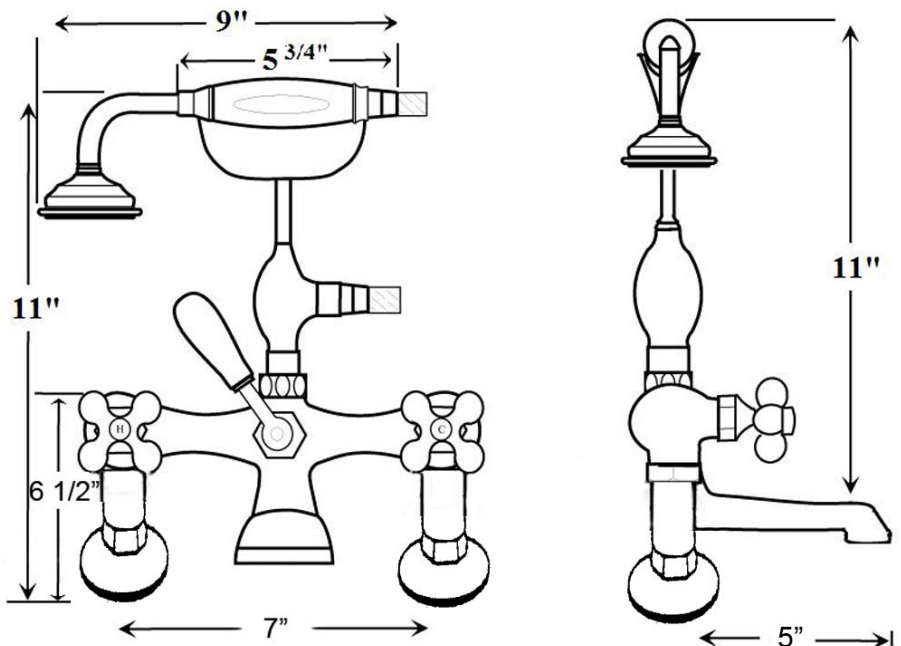

TUB FILLER WITH DIVERTER, HANDSHOWER AND SHOWERHEAD

Cat. No.
4062

Features:

- ▶ Elephant Spout
- ▶ Telephone Style Handshower
- ▶ Backflow Preventor in Handshower
- ▶ Includes Sunflower Showerhead
- ▶ Includes 6" Elbow Mounts
- ▶ 1/4 turn Ceramic Disc Cartridges
- ▶ Available with Porcelain Lever (4062-PL) or Metal Cross (4062-MC) Handles
- ▶ To Be Used with Straight Bath Supplies, Part #5577
- ▶ For Deck Mounting on Acrylic or Cast Iron Tubs

Finishes:

- BP** Polished Brass
- CP** Polished Chrome
- PN** Polished Nickel
- SN** Brushed Nickel
- ORB** Oil Rubbed Bronze

Riser Height: 62"
Hose Length: 59"
Centers: 7"
Spout Length: 5"

Dimensions are nominal and may vary. Dimensions and specifications subject to change without notice.