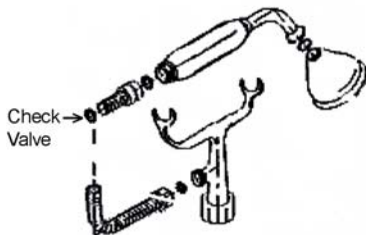

TUB FILLER WITH DIVERTER, HANDSHOWER AND SHOWERHEAD

Cat. No.
4062

Features:

- ▶ Elephant Spout
- ▶ Telephone Style Handshower
- ▶ Backflow Preventor in Handshower
- ▶ Includes Sunflower Showerhead
- ▶ Includes 6" Elbow Mounts
- ▶ 1/4 turn Ceramic Disc Cartridges
- ▶ Available with Porcelain Lever (4062-PL) or Metal Cross (4062-MC) Handles
- ▶ To Be Used with Straight Bath Supplies, Part #5577
- ▶ For Deck Mounting on Acrylic or Cast Iron Tubs

Finishes:

- BP** Polished Brass
- CP** Polished Chrome
- PN** Polished Nickel
- SN** Brushed Nickel
- ORB** Oil Rubbed Bronze

Riser Height: 62"
Hose Length: 59"
Centers: 7"
Spout Length: 5"

Dimensions are nominal and may vary. Dimensions and specifications subject to change without notice.