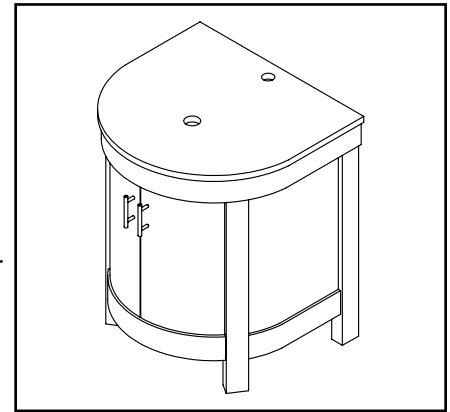

DECOLAV®

SPEC SHEET  
5645 SERIES

**PRODUCT DESCRIPTION**

5645 Series 24" Vanity Set

- Available in Espresso (ESP) or Cherry (CW) Finishes
- Solid Wood Frame
- Two Curved Front Doors
- Satin Nickel Hardware
- Includes Black Granite Top

**PRODUCT MEASUREMENTS**

- Width: 24"
- Depth: 22"
- Height: 28.5"

**RECOMMENDED ACCESSORIES**

- 9745 Mirror
- Any DECOLAV® Above Counter Lavatory up to 17" Depth with 1.75" Drain Cutout

SINGLE HOLE  
FAUCET DECK