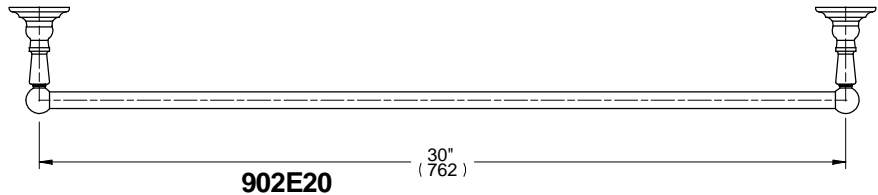

L1

900E20

901E20

902E20

ALTMANS RESERVES THE RIGHT TO MODIFY AND CHANGE SPECIFICATIONS AT ANY TIME. PLEASE VERIFY DIMENSIONS PRIOR TO INSTALLATION.

Features

- Available in All Finishes
- Brass Construction
- Wall Mounted Accessories

Through-Hole Specifications

DIMENSIONS SHOWN TO NEAREST 1/16"