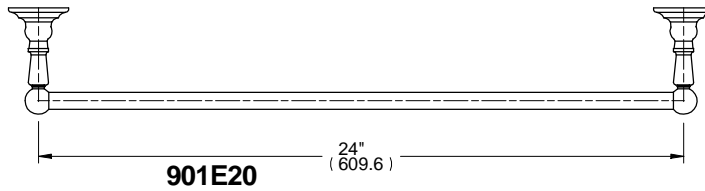

L1

900E20

901E20

902E20

ALTMANS RESERVES THE RIGHT TO MODIFY AND CHANGE SPECIFICATIONS AT ANY TIME. PLEASE VERIFY DIMENSIONS PRIOR TO INSTALLATION.

Features

- Available in All Finishes
- Brass Construction
- Wall Mounted Accessories

Through-Hole Specifications

DIMENSIONS SHOWN TO NEAREST 1/16"