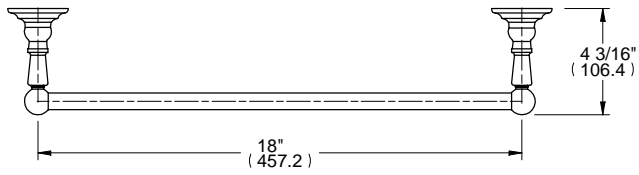

L1

900E20

901E20

902E20

ALTMANS RESERVES THE RIGHT TO MODIFY AND CHANGE SPECIFICATIONS AT ANY TIME. PLEASE VERIFY DIMENSIONS PRIOR TO INSTALLATION.

Features

- Available in All Finishes
- Brass Construction
- Wall Mounted Accessories

Through-Hole Specifications

DIMENSIONS SHOWN TO NEAREST 1/16"