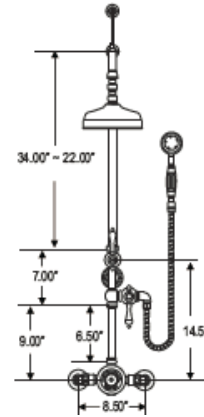

Exposed Tub/Shower Systems

Exposed 3/4" Thermostatic French Curved Shower systems with Wall mounted Personal Hand Shower With 8" Shower Rose

NO62F/6908L40

Codes and Standards

- ADA

ALTMANS RESERVES THE RIGHT TO MODIFY AND CHANGE SPECIFICATIONS AT ANY TIME. PLEASE VERIFY DIMENSIONS PRIOR TO INSTALLATION

Color/Finishes

- Polished Chrome, PVD Satin Nickel
- Refer to pricelist for other finishes.

Features and Benefits

- Brass Construction
- Water Inlet 1/2" Copper Compression