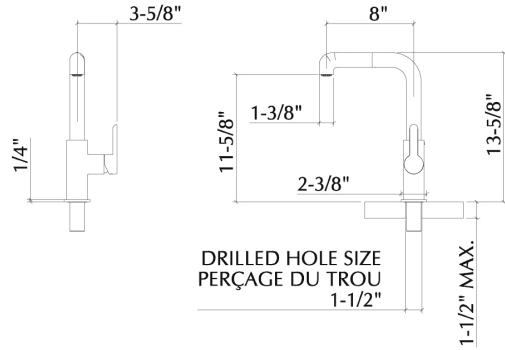

306210 Latitude

Project name: _____

Specifier: _____ Contractor: _____

Features

- 180° swivel spout
- Pull out spray kitchen faucet
- Ceramic disk cartridge for precise water flow/temperature
- Solid brass construction for long life and durability
- 2.2 GPM conservation aerator
- Flexible and quiet braided nylon inlet hoses included with 3/8" connectors
- Dual fonction spray head
- Easy clean spray head
- Certifications: AB1953 compliant, LEAD FREE, CSA B125.1-2011 (pending), ASME A112.18.1-2011 (pending), NSF61.9
- ADA compliant lever handle for easy operation
- Made in Italy
- 1-year limited warranty on is faucets against defects of material & manufacturing defects
- A limited lifetime warranty on ceramic disk cartridge and flex hose

Product specifications

Pull out spray kitchen faucet with swivel spout. Ceramic cartridge for high precision. 180° swivel head that works for any sinks size.

Warranty

Julien inc. offers a 1-YEAR LIMITED WARRANTY on its faucets against manufacturing and material defects. A LIMITED LIFETIME WARRANTY is offered on ceramic disk cartridge and flex hoses. For further details on our product warranty, please refer to our catalog or Web site.