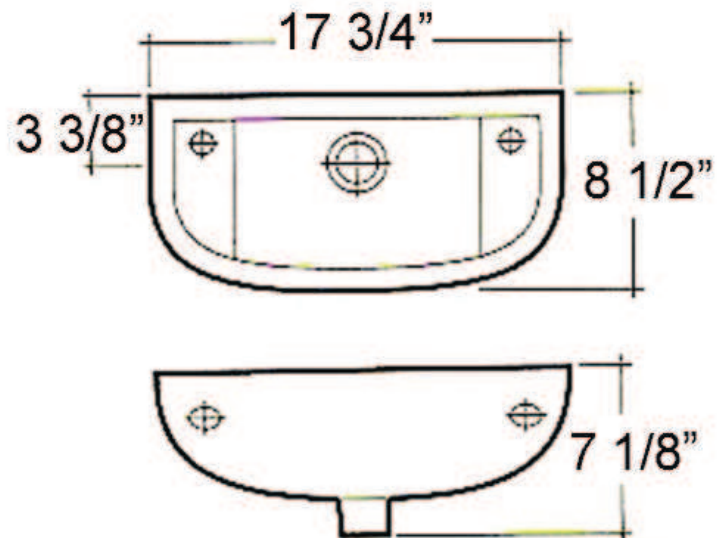

COMPACT SLIM LINE BASIN

Cat. No.
4X-560

W: 17 3/4"
D: 8 1/2"
H: 7 1/8"

Features:

- ▶ Made of Vitreous China
- ▶ Available with 1 hole on right or left
- ▶ Overflow

Colors:

WH White

Meets or exceeds the following specifications: ASME A112.19.2 2008 and CSA B45.1-08 for ceramic plumbing fixtures.

Interior Dimensions:

Basin Interior: 10 3/8"W x 6 3/8"D
BasinDepth: 5 1/8"
Mount holes cc: 13 1/2"

Dimensions of fixture are nominal and may vary within the range of tolerances established by ANSI Standard A112.19.2. Dimensions and specifications subject to change without notice.