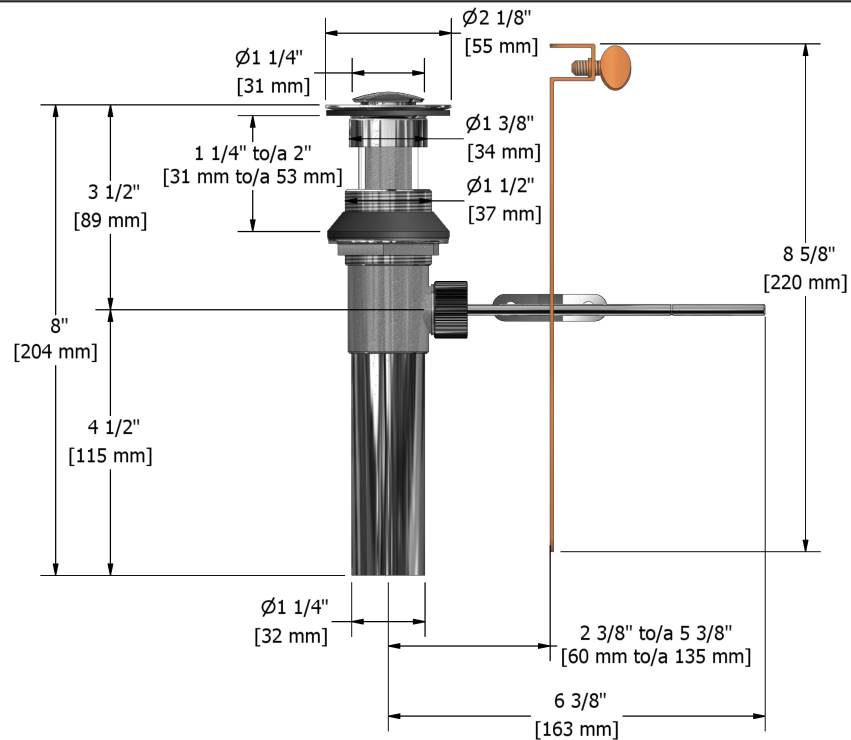

Lavatory pop-up drain with overflow
P170XX

Specifications

Descriptions

- Ø1¼" tail piece

Available colors

- C : Chrome
- BN : Brushed nickel (PVD)
- PN : Polished nickel (PVD)

Certifications

- CMR248 Approval
- CSA B125.2
- ASME A112.18.2