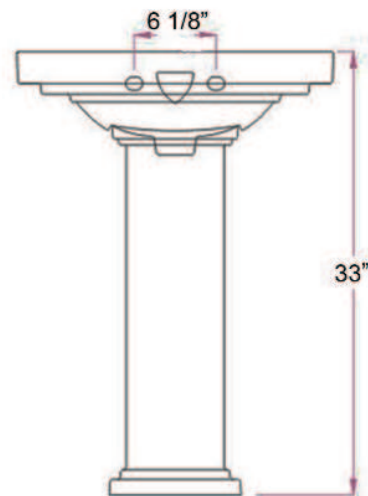

# EMPIRE PEDESTAL LAVATORY

Cat. No.  
3-89X

W: 23 3/4"  
D: 20 3/4"  
H: 33"

## Interior Dimensions:

Basin Interior: 15 1/2" x 12 7/8"  
Basin Depth: 5 1/4"  
Back of basin to center of drain: 7"  
Back of basin to center of faucet: 2 1/2"  
Mount Holes: 6 1/8"  
Faucet and spout holes: 1 3/8"

## Features:

- ▶ Made of Vitreous China
- ▶ Available for Single Hole or 8" Widespread
- ▶ Overflow
- ▶ Can be Installed Using Toggle or Molly Bolts (not included)

\*For ease of installation, order one of the following:

## Colors:

WH White

Meets or exceeds the following specifications: ASME A112.19.2 2008/CSA B45.1-08 for Ceramic Plumbing Fixtures.

Dimensions of fixture are nominal and may vary within the range of tolerances established by ASME Standard A112.19.2-2008. Dimensions and specifications subject to change without notice.