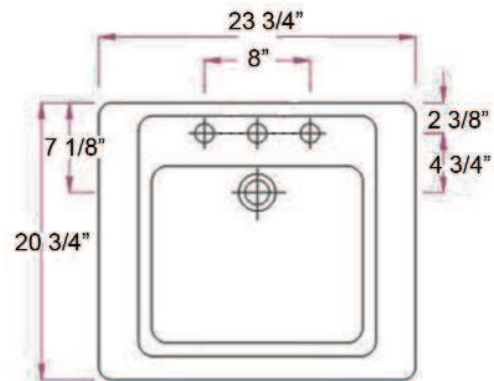

# EMPIRE PEDESTAL LAVATORY

Cat. No.  
3-89X

W: 23 3/4"  
D: 20 3/4"  
H: 33"

## Interior Dimensions:

Basin Interior: 15 1/2" x 12 7/8"  
Basin Depth: 5 1/4"  
Back of basin to center of drain: 7"  
Back of basin to center of faucet: 2 1/2"  
Mount Holes: 6 1/8"  
Faucet and spout holes: 1 3/8"

## Features:

- ▶ Made of Vitreous China
- ▶ Available for Single Hole or 8" Widespread
- ▶ Overflow
- ▶ Can be Installed Using Toggle or Molly Bolts (not included)

\*For ease of installation, order one of the following:

## Colors:

WH White

Meets or exceeds the following specifications: ASME A112.19.2 2008/CSA B45.1-08 for Ceramic Plumbing Fixtures.

Dimensions of fixture are nominal and may vary within the range of tolerances established by ASME Standard A112.19.2-2008. Dimensions and specifications subject to change without notice.