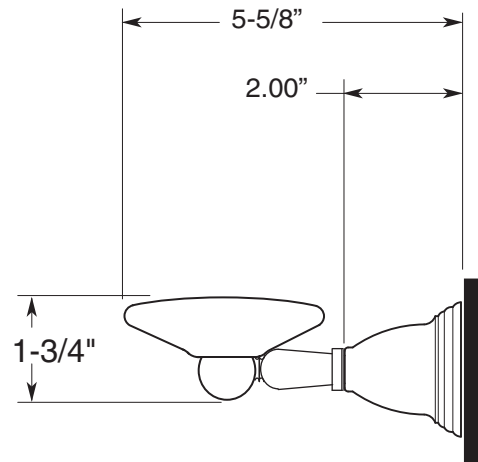

#### FEATURES:

- All brass construction with porcelain soap dish.
- Porcelain soap dish with post P/N: 18.18.020.
- Available in all Sigma finishes. Warranty varies according to finish selection.
- Mounting bracket and screws are supplied.

Series 08  
Porcelain Soap Dish  
1.08SD00

### TOP VIEW

### SIDE VIEW

Note: Measurements are subject to change or cancellation. No responsibility is assumed for use of superseded or voided pages.