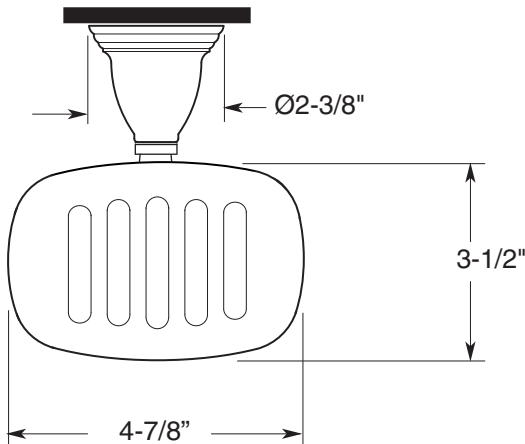

FEATURES:

- All brass construction with porcelain soap dish.
- Porcelain soap dish with post P/N: 18.18.020.
- Available in all Sigma finishes. Warranty varies according to finish selection.
- Mounting bracket and screws are supplied.

Series 08
Porcelain Soap Dish
1.08SD00

TOP VIEW