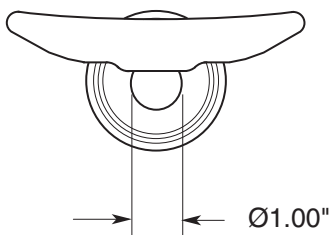

#### FEATURES:

- All brass construction with porcelain soap dish.
- Porcelain soap dish with post P/N: 18.18.020.
- Available in all Sigma finishes. Warranty varies according to finish selection.
- Mounting bracket and screws are supplied.

### TOP VIEW

### SIDE VIEW

Note: Measurements are subject to change or cancellation. No responsibility is assumed for use of superseded or voided pages.