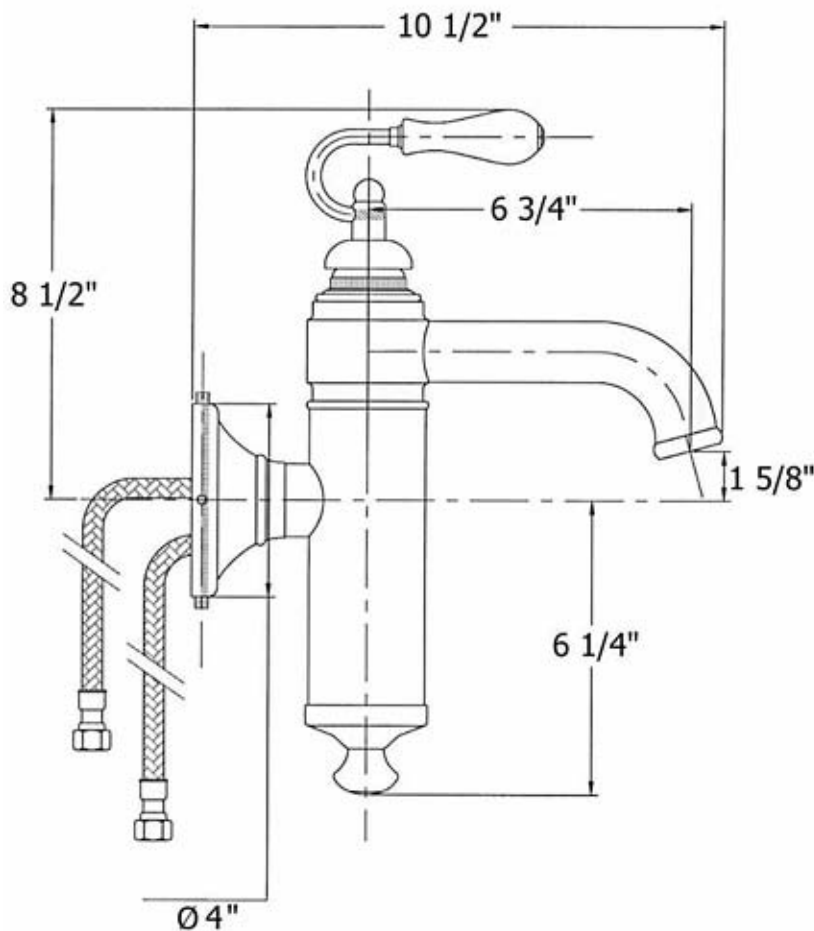

4106 – 'Estelle' Single Lever Mixer Wall Mounted

Part #	Description
01	Round Screw
04	Brass Washer
09	Brass Dome
10	Cartridge Holding Nut
12	Upper Brass Ring
13	Body
14	Spout
15	Rubber O-rings
16	Spout Washer
17	Aerator Filter
18	Aerator Cover
19	Finished Nut
20	Threaded Stem
21	Mounting Plate
22	Flexible Hose O-ring
24	3/8" Flexible Hose
25	Brass Ring
26	Body
27	Threaded Stem
28	Brass Dome
29	Wood Knob
30	Finished Screw
31	Ceramic Insert
33	Threaded Stem
35	Brass Nut
86	Blue Cartridge
91	Estelle Handle Set

Technical Information

- Flow rate is 2.2 GPM
- To order complete Estelle Handle Set, please order part # 91 plus finish number
- Available finishes are Polished Brass(55), Polished Nickel(56), Satin Nickel(60), Weathered Brass(70)
- Please see cleaning instructions for finish care and maintenance information.

Please follow example when ordering parts for 'Estelle' Mixer.

- To order part#91 – Estelle Handle Set
 - 9410691xx
- Please substitute finish number needed in place of XX.
- To order a part that is not finished use 00