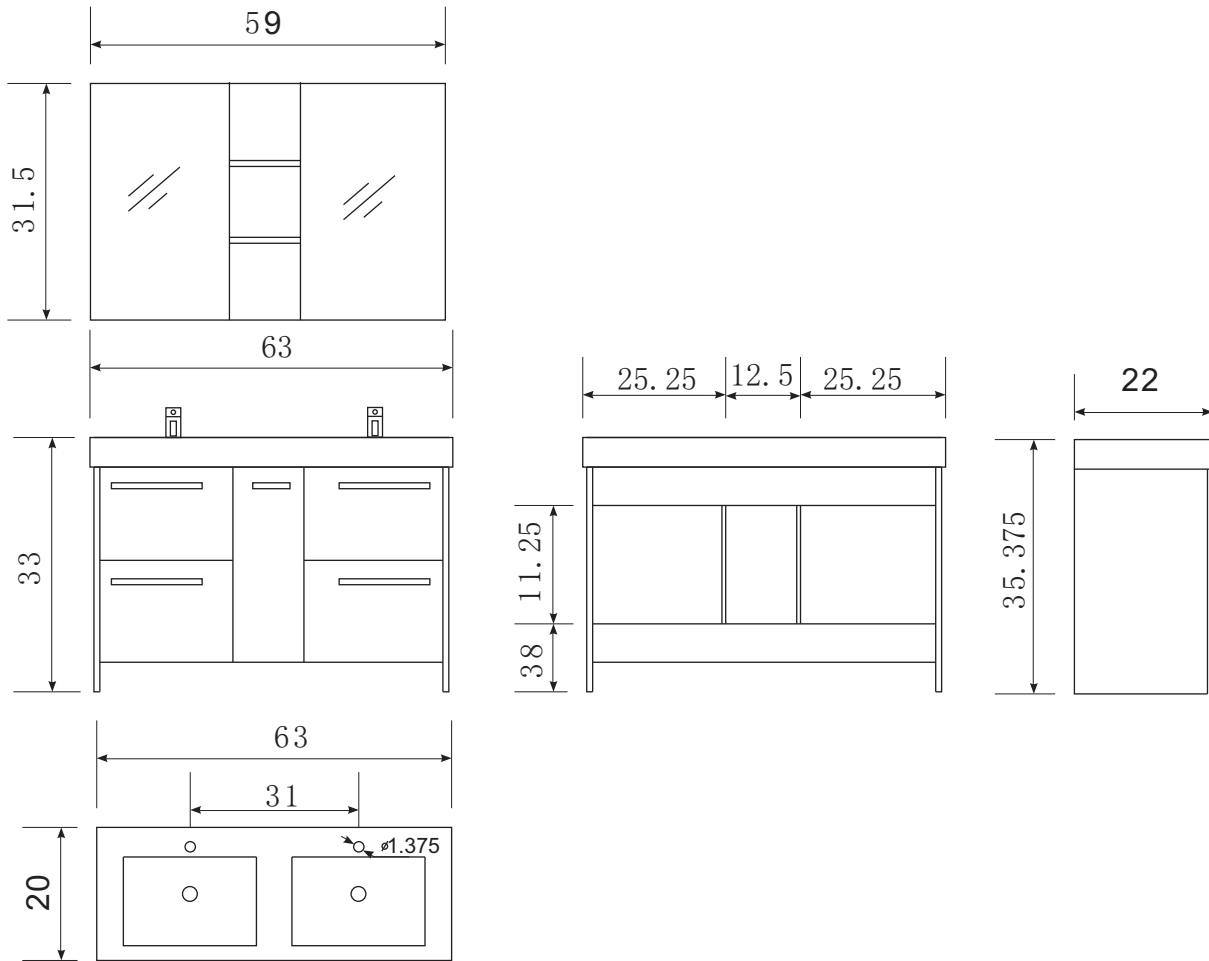

DEC079A Perfecta 63" Double Sink Vanity Set (Faucets not included)

**Design Element™**  
Bath Furniture

## Designer's Pick Collection

The 63" Perfecta Vanity is uniquely designed and constructed of solid oak wood. The integrated white acrylic drop in sinks tailored edge brings a crisp clean contemporary look to any bathroom. The rectangular double sinks unique rolling curved basin, beautifully contrast with the sharp lines of the espresso cabinetry. This sophisticated design includes four large drawers satin nickel finish hardware. Two mirrored soft closing medicine cabinet cabinets with joining espresso shelves provide ample storage. The Perfecta Pick Vanity is designed as a center piece to awe-inspire the eye without sacrificing quality, functionality or durability.

# Perfecta 63" Double Sink Vanity Set

## DEC079A Product Features

- Solid Hardwood Construction
- Espresso finish
- Integrated white acrylic drop in sink
- Two medicine cabinets behind the mirrors with soft closing doors
- Four large full size drawers
- Soft Soft Closing Door
- Chrome pop up drain
- Satin nickel finish hardware
- Specs: 63"W x 22"D x 33"H