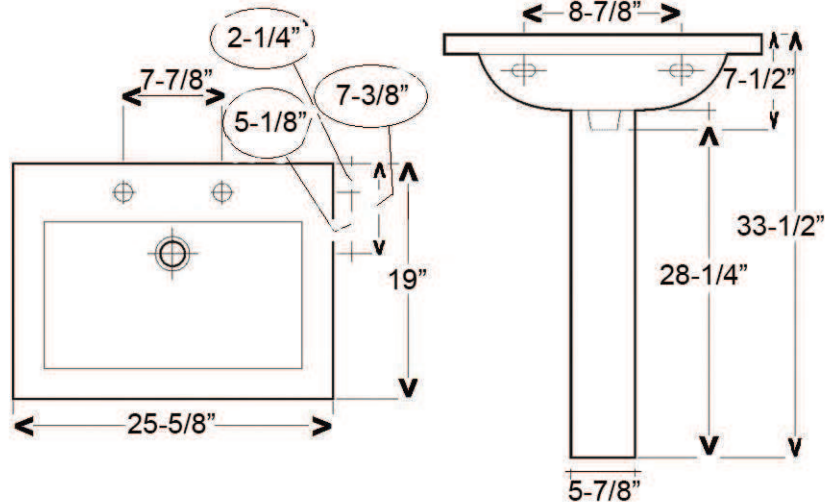

# MISTRAL 650 PEDESTAL LAVATORY

Cat. No.  
3-27X

W: 25 5/8"  
D: 19"  
H: 33 1/2"  
Flange: 1 5/8"

## Features:

- ▶ Made of Vitreous China
- ▶ Available for 4" CC or 8" Widespread
- ▶ Can be Installed Using Toggle or Molly Bolts (not- included)
- ▶ Overflow

\*For ease of installation order one of the following:

## Interior Dimensions:

Basin Interior: 20 7/8" x 11 7/8"  
Basin Depth: 5"  
Mount bolts height: 30 3/4"  
Mount holes cc: 8 7/8"  
Faucet and spout holes: 1 1/8"(4")  
1 3/8"(8")

Dimensions of fixture are nominal and may vary within the range of tolerances established by ASME Standard A112.19.2-2008. Dimensions and specifications subject to change without notice.