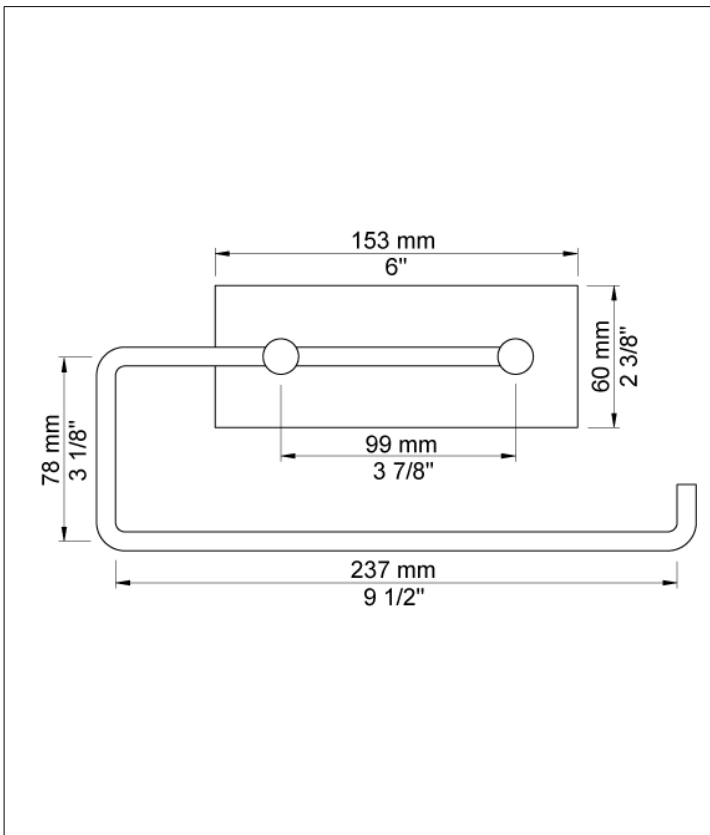

Date:

Client:

Project:

VOLA product: T13

**T13**

Double toilet roll holder or kitchen roll holder.

**Available in colours**

- Color 02, Grey
- Color 04, Light blue
- Color 05, Orange
- Color 06, Light green
- Color 08, Yellow
- Color 09, Dark grey
- Color 12, Mocca
- Color 14, Bright red
- Color 15, Dark blue
- Color 16, Polished chrome
- Color 17, Gloss black
- Color 18, White
- Color 19, Natural brass
- Color 20, Brushed chrome
- Color 21, Carmine red
- Color 25, Pink
- Color 27, Matt black
- Color 40, Brushed stainless steel