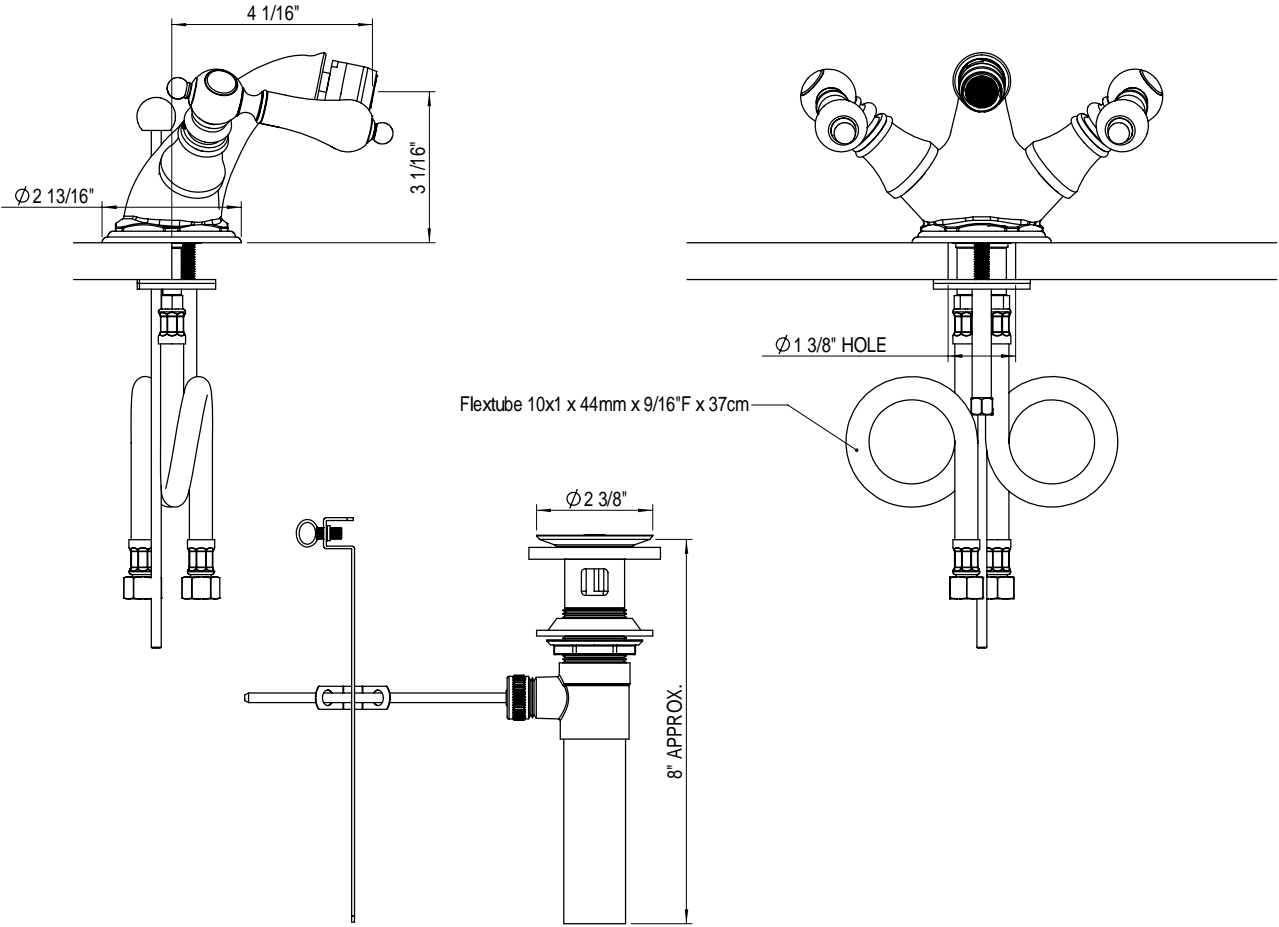

Single Hole Dual Handle Bidet with Pop-Up 6ARBRML

TEL: 905-851-6781
FAX: 905-851-8031
TOLL FREE: 800-461-5901

the RUBINET FAUCET COMPANY

www.rubinet.com