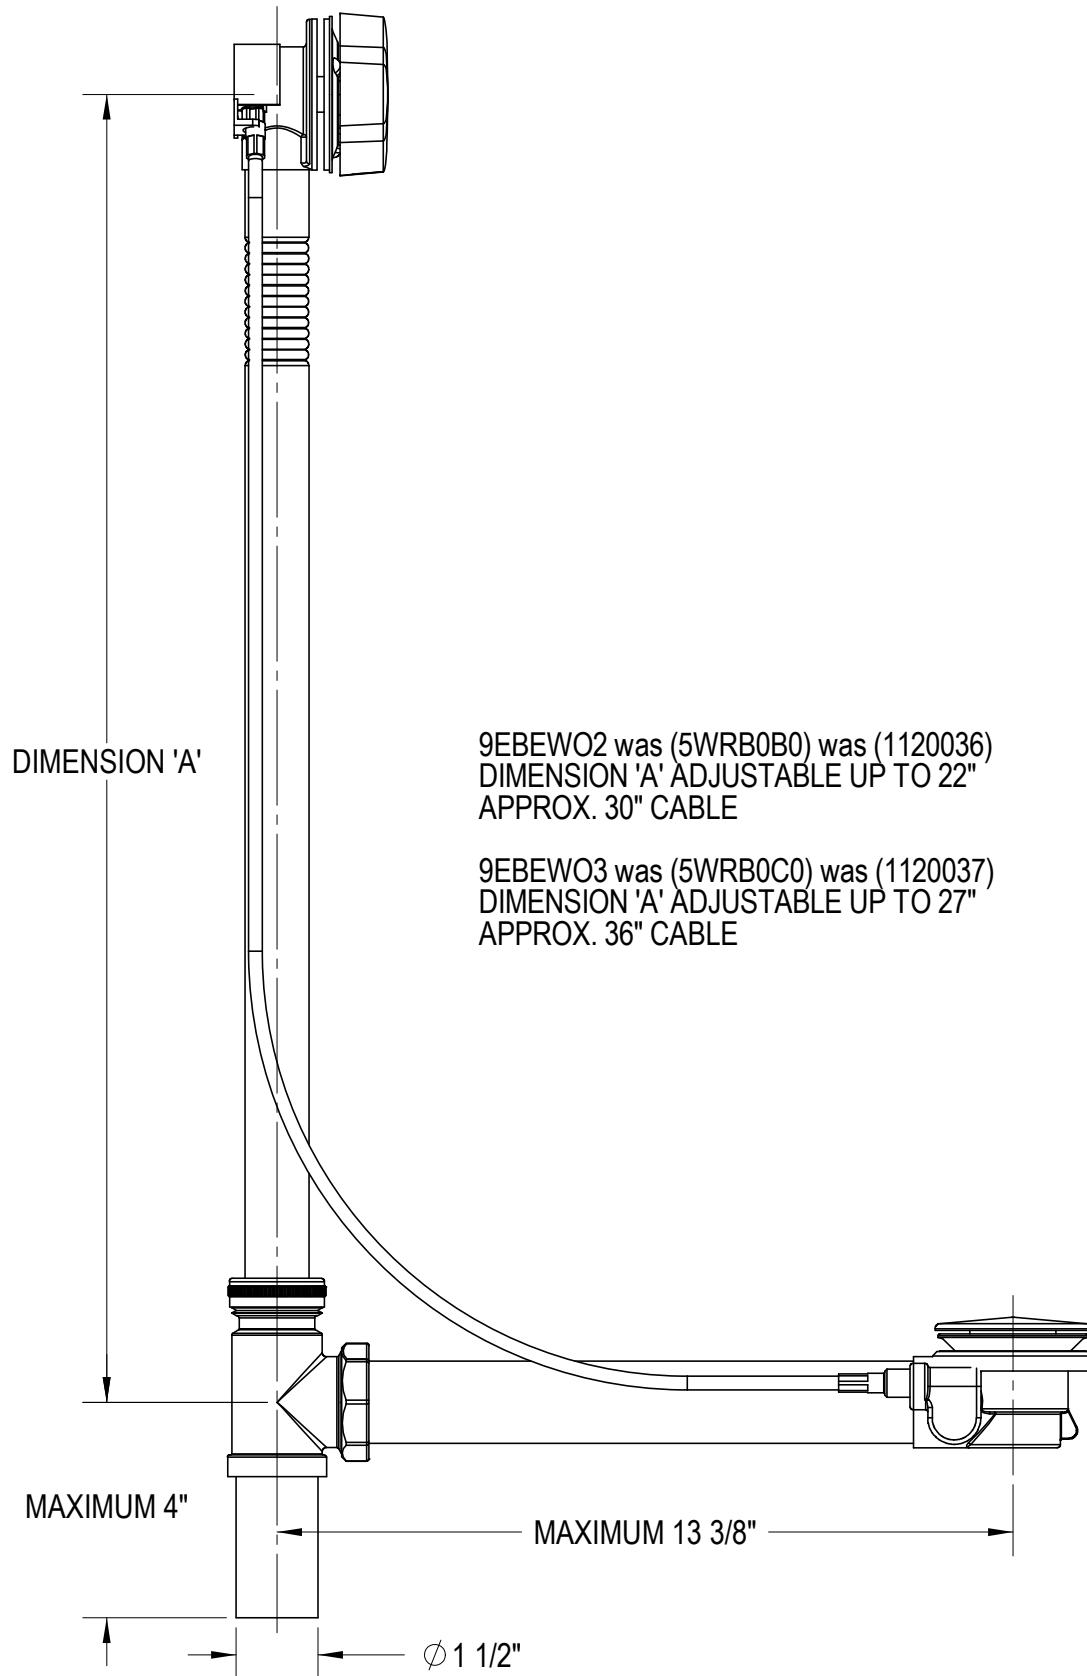

# Tubular Cable Drive Waste & Overflow 9EBEWO2/3

TEL: 905-851-6781  
FAX: 905-851-8031  
TOLL FREE: 800-461-5901

THE **Rubinet** FAUCET COMPANY

[www.rubinet.com](http://www.rubinet.com)