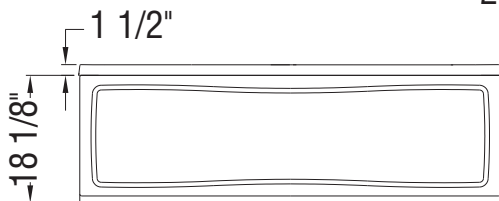

WHIRLPOOL SYSTEM

AIR SYSTEM

(○): Indicates whirlpool jets positioning

(●): Indicates airjets positioning

Bathtub base includes anti-vibration Neutra-Phone leg supports (not shown).

**All dimensions are approximate. Structure measurements must be verified against the unit to ensure proper fit.**