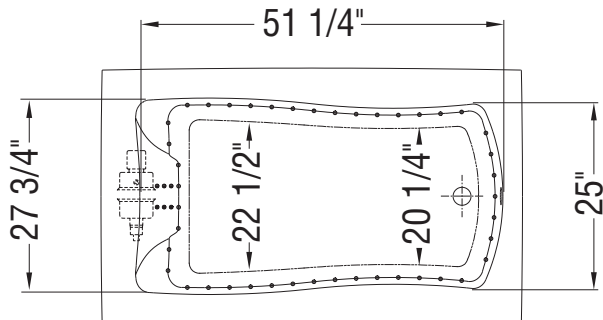

WHIRLPOOL SYSTEM

AIR SYSTEM

(○): Indicates whirlpool jets positioning

(●): Indicates airjets positioning

Bathtub base includes anti-vibration Neutra-Phone leg supports (not shown).

**All dimensions are approximate. Structure measurements must be verified against the unit to ensure proper fit.**