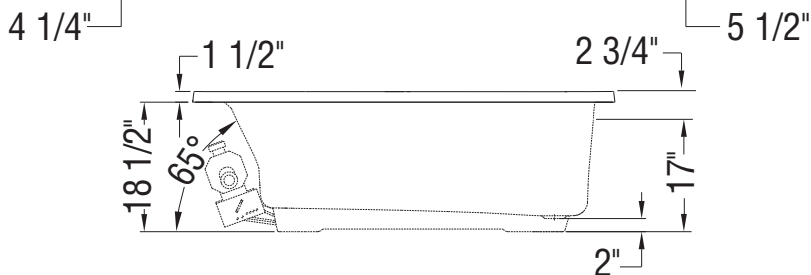

WHIRLPOOL SYSTEM

AIR SYSTEM

(○): Indicates whirlpool jets positioning

(●): Indicates airjets positioning

Bathtub base includes anti-vibration Neutra-Phone leg supports (not shown).

**All dimensions are approximate. Structure measurements must be verified against the unit to ensure proper fit.**