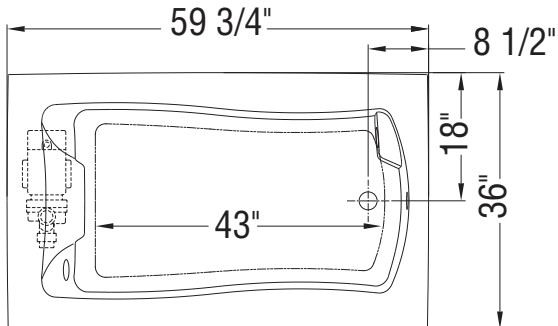

WHIRLPOOL SYSTEM

AIR SYSTEM

(○): Indicates whirlpool jets positioning

(●): Indicates airjets positioning

Bathtub base includes anti-vibration Neutra-Phone leg supports (not shown).

**All dimensions are approximate. Structure measurements must be verified against the unit to ensure proper fit.**