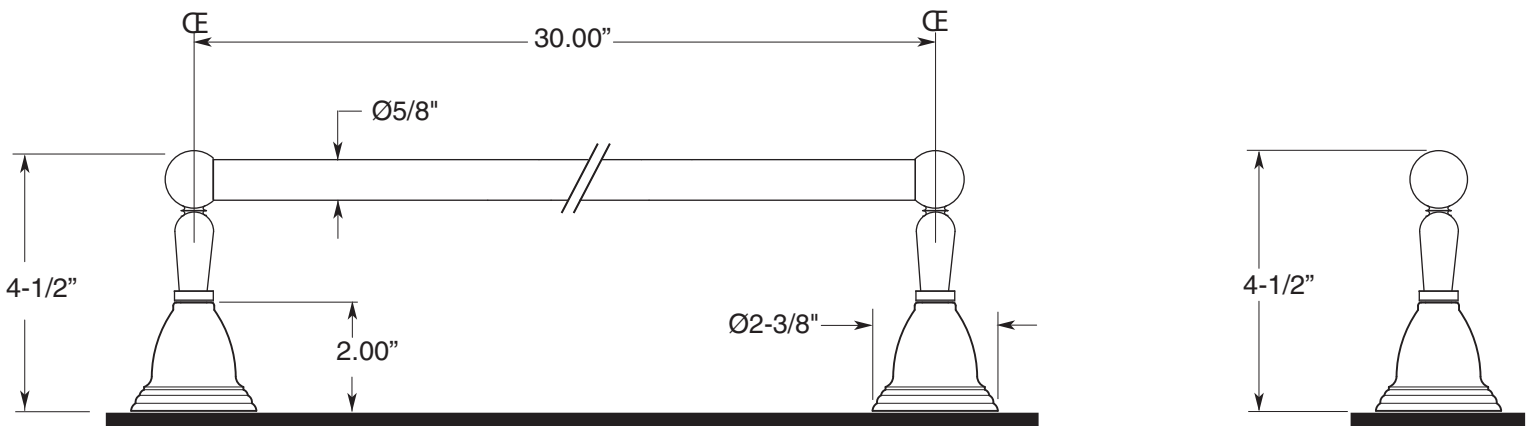

#### FEATURES:

- All brass construction.
- Available in all Sigma finishes. Warranty varies according to finish selection.
- Mounting brackets and screws are supplied.

Series 08  
30" Towel Bar  
1.08TB30

Note: Measurements are subject to change or cancellation. No responsibility is assumed for use of superseded or voided pages.