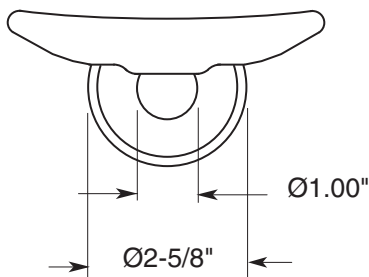

FEATURES:

- All brass construction with porcelain soap dish.
- Porcelain soap dish with post P/N: 18.18.020.
- Available in all Sigma finishes. Warranty varies according to finish selection.
- Mounting bracket and screws are supplied.

Series 22
Porcelain Soap Dish
1.22SD00

TOP VIEW

FRONT VIEW

SIDE VIEW

Note: Measurements are subject to change or cancellation. No responsibility is assumed for use of superseded or voided pages.