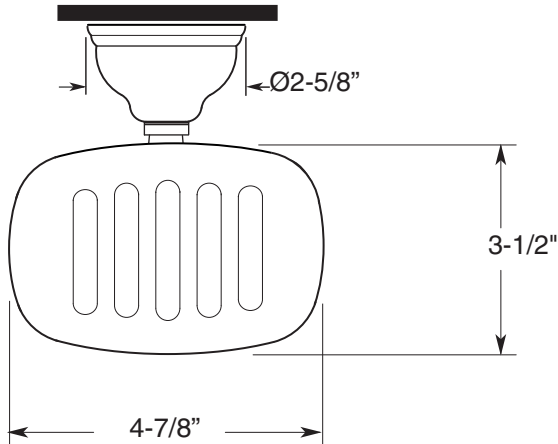

#### FEATURES:

- All brass construction with porcelain soap dish.
- Porcelain soap dish with post P/N: 18.18.020.
- Available in all Sigma finishes. Warranty varies according to finish selection.
- Mounting bracket and screws are supplied.

Series 22  
Porcelain Soap Dish  
1.22SD00

### SIDE VIEW

Note: Measurements are subject to change or cancellation. No responsibility is assumed for use of superseded or voided pages.