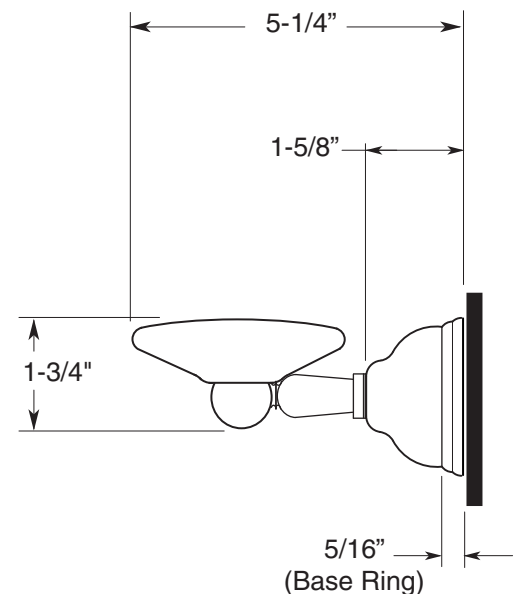

#### FEATURES:

- All brass construction with porcelain soap dish.
- Porcelain soap dish with post P/N: 18.18.020.
- Available in all Sigma finishes. Warranty varies according to finish selection.
- Mounting bracket and screws are supplied.

### TOP VIEW

### SIDE VIEW

Note: Measurements are subject to change or cancellation. No responsibility is assumed for use of superseded or voided pages.