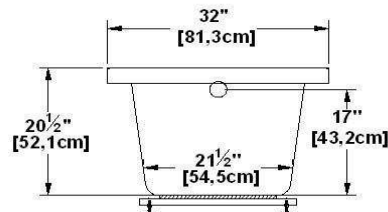

Broadway

Product code : **BR66**

Draft revision : **20121026075205**

External dimensions : **66" x 32" x 23,5" [167,6 cm x 81,3 cm x 59,7 cm]**

Series : **deck mount**

Seats : **1**

2012 catalog page : **40**

Lumbar support : **no**

Arm rests : **no**

Low-profile available : **yes**

Draft and specs

Specifications	
Capacity :	62 IMP Gal. / 80,9 US Gal. / 281,9 liters
AeroMassage™ :	47 Easy Clean™ air jets
Super AeroMassage™ :	AeroMassage™ + 12 Easy Clean™ air jets
Dynamic Turbo™ :	4 Confort Pulse jets / 4 Confort Swirl jets
Comfort Air™ :	47 Easy Clean™ air jets
Characteristics :	n/a

Remarks	
*all measures have a precision of ± 1/4" (0,63cm)	
*internal dimensions taken at 4" (10cm) from bath bottom	
*capacity is measured by filling the soaker to 1-1/2" under the overflow	
*textured skirt available on all Freestanding products	
*shelf height is 3/4" on all "low-profile" models	