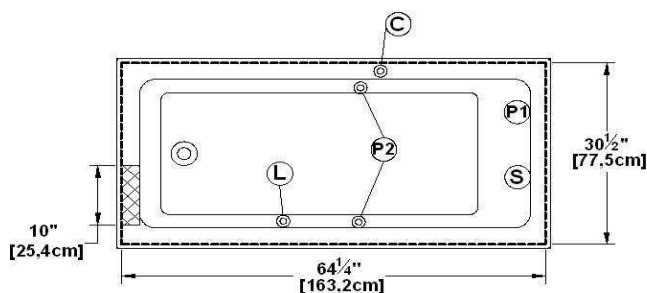

Broadway

Product code : **BR66**

Draft revision : **20121026075205**

External dimensions : **66" x 32" x 23,5" [167,6 cm x 81,3 cm x 59,7 cm]**

Series : **deck mount**

Seats : **1**

2012 catalog page : **40**

Lumbar support : **no**

Arm rests : **no**

Low-profile available : **yes**

Draft and specs

Specifications	
Capacity :	62 IMP Gal. / 80,9 US Gal. / 281,9 liters
AeroMassage™ :	47 Easy Clean™ air jets
Super AeroMassage™ :	AeroMassage™ + 12 Easy Clean™ air jets
Dynamic Turbo™ :	4 Confort Pulse jets / 4 Confort Swirl jets
Comfort Air™ :	47 Easy Clean™ air jets
Characteristics :	n/a

Remarks	
*all measures have a precision of ± 1/4" (0,63cm)	
*internal dimensions taken at 4" (10cm) from bath bottom	
*capacity is measured by filling the soaker to 1-1/2" under the overflow	
*textured skirt available on all Freestanding products	
*shelf height is 3/4" on all "low-profile" models	

Options and installation

accessories and decorative lines positions are approximative

Additional(s) note(s) :

Keypad supplied but not installed when ordered with tile flanges or remote control.

Legend			
Ⓢ	Blower	Ⓛ	Chromatherapy light
Ⓟ1	Pump	Ⓟ2	Grab bar
Ⓢ	Keypad		
⊗	Recommended faucets drilling location*		
Deck cut-out line - - - - -			