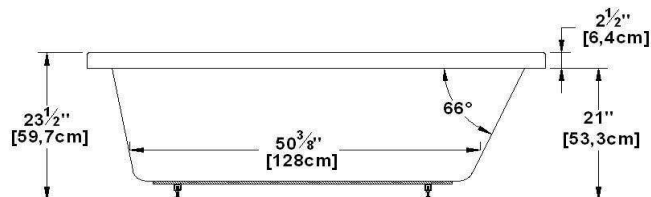

Broadway

Product code : **BR66**

Draft revision : **20121026075205**

External dimensions : **66" x 32" x 23,5" [167,6 cm x 81,3 cm x 59,7 cm]**

Series : **deck mount**

Seats : **1**

2012 catalog page : **40**

Lumbar support : **no**

Arm rests : **no**

Low-profile available : **yes**

Draft and specs

Specifications	
Capacity :	62 IMP Gal. / 80,9 US Gal. / 281,9 liters
AeroMassage™ :	47 Easy Clean™ air jets
Super AeroMassage™ :	AeroMassage™ + 12 Easy Clean™ air jets
Dynamic Turbo™ :	4 Confort Pulse jets / 4 Confort Swirl jets
Comfort Air™ :	47 Easy Clean™ air jets
Characteristics :	n/a

Remarks	
*all measures have a precision of ± 1/4" (0,63cm)	
*internal dimensions taken at 4" (10cm) from bath bottom	
*capacity is measured by filling the soaker to 1-1/2" under the overflow	
*textured skirt available on all Freestanding products	
*shelf height is 3/4" on all "low-profile" models	

IMPORTANT NOTE : Specifications, dimensions and models are subject to change.

Visit our website <http://www.oceania-attitude.com> to access up-to-date dimensions and informations. In all cases, information on the website is the most up-to-date. Dimensions may vary slightly. To ensure proper fit, measurements must be taken on the product directly.