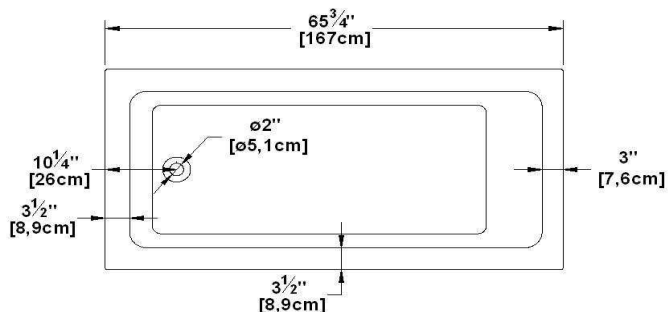

Broadway

Product code : **BR66**

Draft revision : **20121026075205**

External dimensions : **66" x 32" x 23,5" [167,6 cm x 81,3 cm x 59,7 cm]**

Series : **deck mount**

Seats : **1**

2012 catalog page : **40**

Lumbar support : **no**

Arm rests : **no**

Low-profile available : **yes**

Draft and specs

Specifications	
Capacity :	62 IMP Gal. / 80,9 US Gal. / 281,9 liters
AeroMassage™ :	47 Easy Clean™ air jets
Super AeroMassage™ :	AeroMassage™ + 12 Easy Clean™ air jets
Dynamic Turbo™ :	4 Confort Pulse jets / 4 Confort Swirl jets
Comfort Air™ :	47 Easy Clean™ air jets
Characteristics :	n/a

Remarks	
*all measures have a precision of ± 1/4" (0,63cm)	
*internal dimensions taken at 4" (10cm) from bath bottom	
*capacity is measured by filling the soaker to 1-1/2" under the overflow	
*textured skirt available on all Freestanding products	
*shelf height is 3/4" on all "low-profile" models	