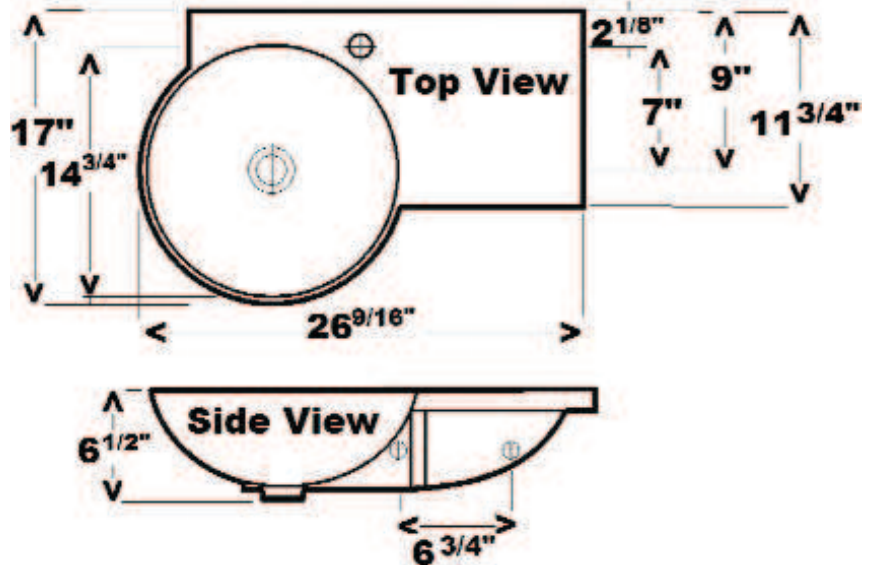

GINA WALL-HUNG

Cat. No.
LB271, RB271

W: 26 1/2"
D: 17"
H: 6-1/2"
Flange: 1"

Features:

- ▶ Fire Clay Basin
- ▶ Available with Basin on Left or Right
- ▶ 1 Faucet Hole
- ▶ No Overflow
- ▶ Comes with Mounting Hardware
- ▶ Also available as Pedestal Lavatory (3L-371 or 3R-371)

Colors:

WH White

Meets or exceeds the following specifications: ASME A112.19.2 2008 and CSA B45.1-08 for ceramic plumbing fixtures and ASME 112.19.9M for fire clay.

Interior Dimensions:

Basin Interior: 14 1/2" x 14 1/4"
BasinDepth: 4 5/8"
Deck size: 11 7/8" x 11 3/4"
Back of basin to center of faucet: 2 1/8"
Back of basin to center of drain: 11 1/8"
Mount holes cc: 6 3/4"
Spout hole: 1 3/8"

Dimensions of fixture are nominal and may vary within the range of tolerances established by ASME Standard A112.19.2-2008. Dimensions and specifications subject to change without notice.