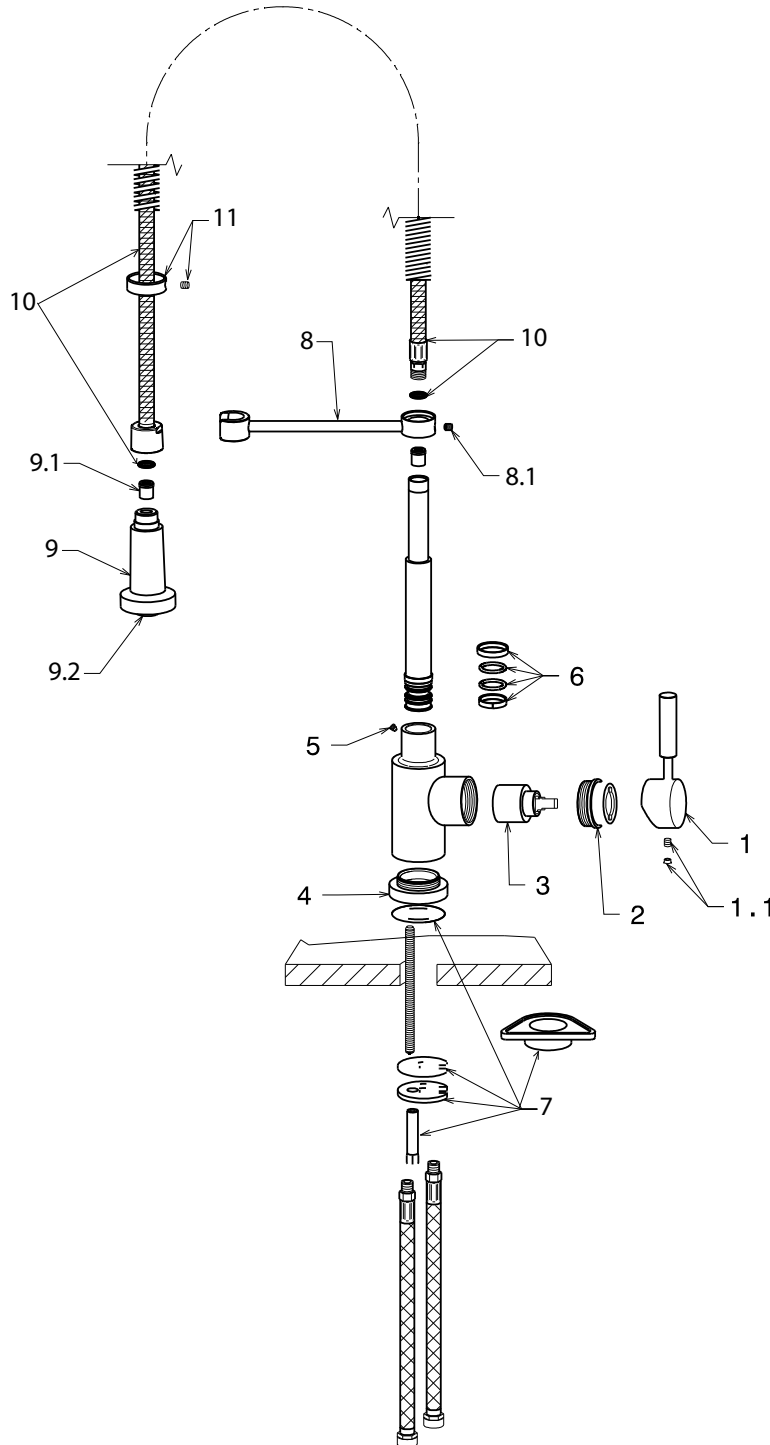

FEATURED MODEL

441409 Semi Professional, SATIN NICKEL

ADDITIONAL MODELS

441408 Semi Professional, CHROME

FEATURES

- Solid brass body and pull-down handspray
- Meets CALGREEN requirements for water-saving usage
- Ceramic disk cartridge
- Extra long supply lines
- 1.8 GPM flow rate saves 20% more water
- Installation in a 1-3/8" hole
- Color coded hot and cold supply lines
- 5" to 6" pull down
- 360 degree spout swivel
- 3" backsplash clearance off center
- 3-1/2" maximum deck thickness

JOB INFORMATION

Job Name: _____

Contact: _____

Date Specified: _____

Specifier: _____

Contractor: _____

Model 441409 shown

NOMINAL DIMENSIONS

REACH	SPOUT HEIGHT	FAUCET HEIGHT
8-3/8"	5-3/4"	19-1/4"

See next page for exploded parts drawing and parts list.

BLANCO AMERICA

800.451.5782

www.blancoamerica.com

© 2013 BLANCO AMERICA

7/13

SPEC-003

Old Model #: 157-140-ST

REPAIR PART GUIDE

Num.	Description	Part #
1	Handle - Satin Nickel	
1.1	Handle - Screw and Cap	440890
2	Cartridge Lock Nut	
3	Cartridge	440877
4	Round base - Satin Nickel	
5	Holding screw	
6	O-ring set	
7	Mounting set	
8	Handspray dock station and screw	
8.1	Docking station screw	
9	Handspray - Satin Nickel	440875
9.1	Flow regulator 1.8	
9.2	Aerator	
10	Pull-out hose	
11	Spring ring & screw - Satin Nickel	