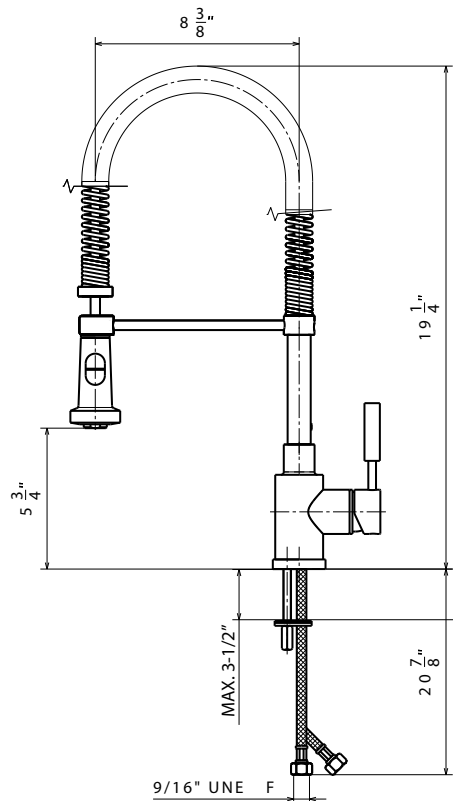

FEATURED MODEL

441409 Semi Professional, SATIN NICKEL

ADDITIONAL MODELS

441408 Semi Professional, CHROME

FEATURES

- Solid brass body and pull-down handspray
- Meets CALGREEN requirements for water-saving usage
- Ceramic disk cartridge
- Extra long supply lines
- 1.8 GPM flow rate saves 20% more water
- Installation in a 1-3/8" hole
- Color coded hot and cold supply lines
- 5" to 6" pull down
- 360 degree spout swivel
- 3" backsplash clearance off center
- 3-1/2" maximum deck thickness

JOB INFORMATION

Job Name: _____

Contact: _____

Date Specified: _____

Specifier: _____

Contractor: _____

Model 441409 shown

NOMINAL DIMENSIONS

REACH	SPOUT HEIGHT	FAUCET HEIGHT
8-3/8"	5-3/4"	19-1/4"

See next page for exploded parts drawing and parts list.

BLANCO AMERICA

800.451.5782

www.blancoamerica.com

© 2013 BLANCO AMERICA

7/13

SPEC-003

Old Model #: 157-140-ST

REPAIR PART GUIDE

Num.	Description	Part #
1	Handle - Satin Nickel	
1.1	Handle - Screw and Cap	440890
2	Cartridge Lock Nut	
3	Cartridge	440877
4	Round base - Satin Nickel	
5	Holding screw	
6	O-ring set	
7	Mounting set	
8	Handspray dock station and screw	
8.1	Docking station screw	
9	Handspray - Satin Nickel	440875
9.1	Flow regulator 1.8	
9.2	Aerator	
10	Pull-out hose	
11	Spring ring & screw - Satin Nickel	