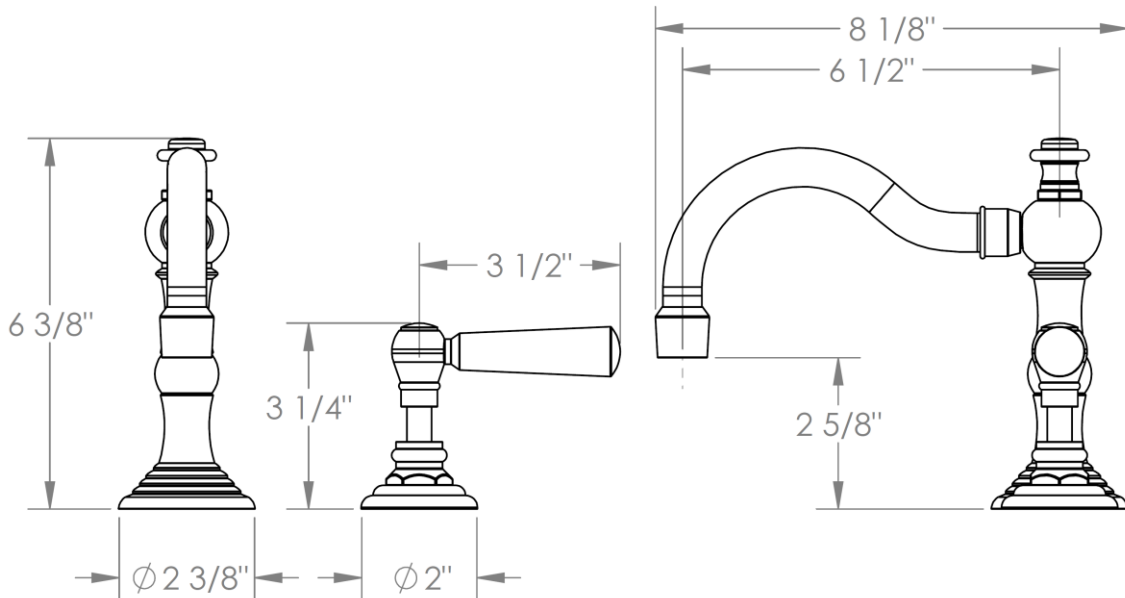

206-1.3-S1A

Single Handle Deck Mount Lavatory

Meets the applicable requirements of ASME A112.18.1-2005/CSA B125.1-05, entitled "Plumbing Supply Fittings"

WATERMARK DESIGNS 2/19/2013

350 Dewitt Ave Brooklyn NY 11207 USA T 718 257 2800 F 718 257 2144 info@watermark-designs.com