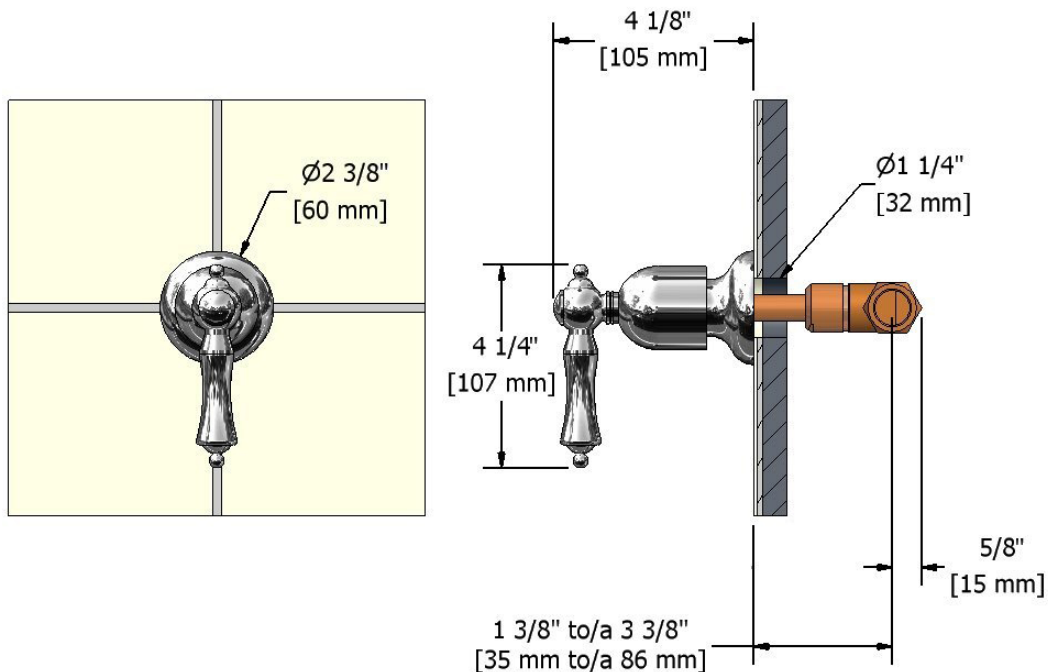

Sizes, models and finishes may differ from thoses presented.

Warranty

The Riobel inc. product carries a limited LIFETIME warranty on the finish Chrome, Gold (PVD), Brushed nickel (PVD), Night brushed (PVD), Polished nickel (PVD) and all working parts and is guaranteed from the initial date of purchase against all manufacturing defects. Other finished 1 year.

Customer Service

Ontario, West Canada : 888-287-5354 Quebec, Maritimes, United States : 866-473-8442

2014.05.01