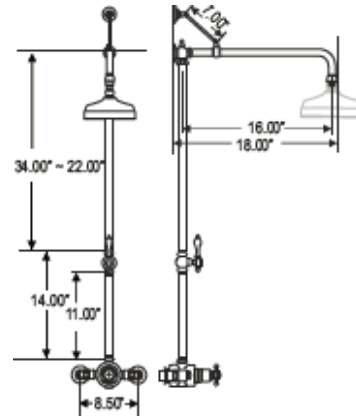

ALTMANS RESERVES THE RIGHT TO
MODIFY AND CHANGE SPECIFICATIONS
AT ANY TIME. PLEASE VERIFY DIMEN-
SIONS PRIOR TO INSTALLATION

Color/Finishes

- Polished Chrome, PVD Satin Nickel
- Refer to pricelist for other finishes.

Features and Benefits

- Brass Construction
- Water Inlet 1/2" Copper Compression