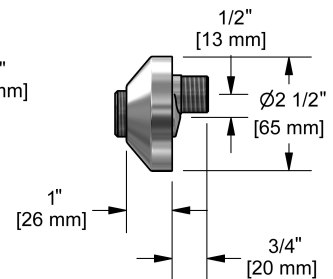

6" tub filler with hand shower
RT06+XX

Specifications

Descriptions

- 1-jet hand shower
- Ceramic cartridge
- 3/4" inlet female
- Double check valve
- 1/2" male X 3/4" male elbow adaptor

Available colors

- C : Chrome
- BN : Brushed nickel (PVD)
- PN : Polished nickel (PVD)

Available flows

- 44 L/min, 11.6 gpm (US) 60psi

Cartridges

- Cold: #401-279
- Hot: #401-280

Certifications

- CSA B125.1
- ASME A112.18.1
- CMR248 Approval

Sizes, models and finishes may differ from those presented.