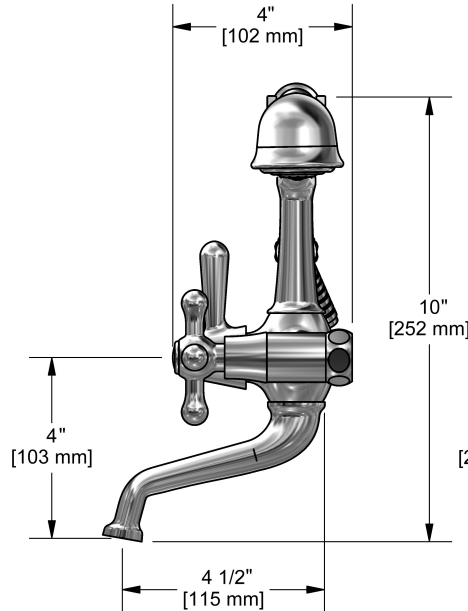

6" tub filler with hand shower
RT06+XX

Specifications

Descriptions

- 1-jet hand shower
- Ceramic cartridge
- 3/4" inlet female
- Double check valve
- 1/2" male X 3/4" male elbow adaptor

Available colors

- C : Chrome
- BN : Brushed nickel (PVD)
- PN : Polished nickel (PVD)

Available flows

- 44 L/min, 11.6 gpm (US) 60psi

Cartridges

- Cold: #401-279
- Hot: #401-280

Certifications

- CSA B125.1
- ASME A112.18.1
- CMR248 Approval

Sizes, models and finishes may differ from those presented.