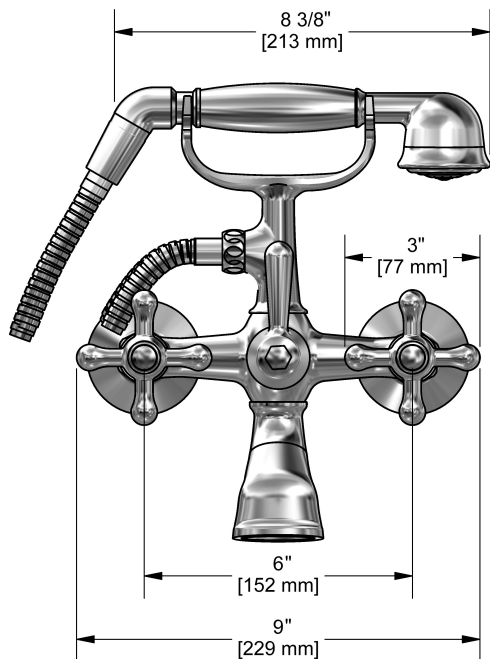

6" tub filler with hand shower
RT06+XX

Specifications

Descriptions

- 1-jet hand shower
- Ceramic cartridge
- 3/4" inlet female
- Double check valve
- 1/2" male X 3/4" male elbow adaptor

Available colors

- C : Chrome
- BN : Brushed nickel (PVD)
- PN : Polished nickel (PVD)

Available flows

- 44 L/min, 11.6 gpm (US) 60psi

Cartridges

- Cold: #401-279
- Hot: #401-280

Certifications

- CSA B125.1
- ASME A112.18.1
- CMR248 Approval

Sizes, models and finishes may differ from those presented.