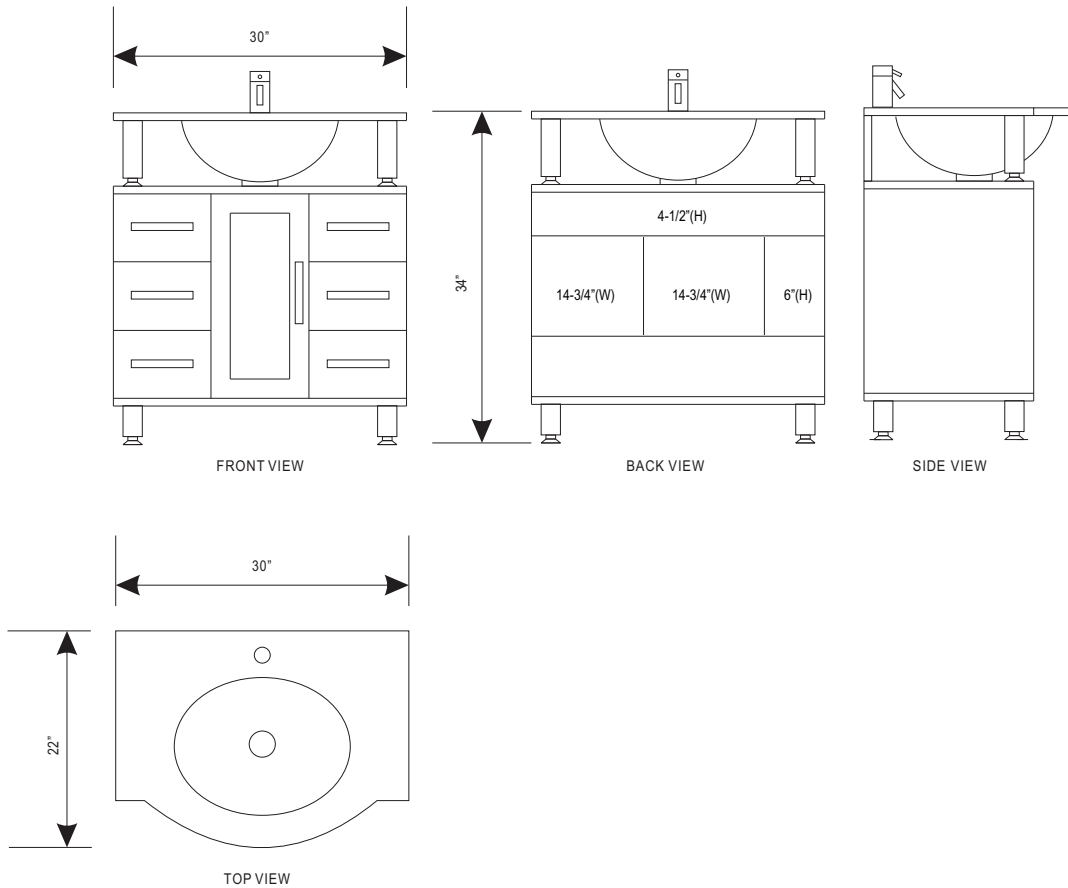

Design Element™
Bath Furniture

DEC015A Huntington 30" Single Sink Vanity Set (Faucet not included)

The Huntington Collection

The Huntington 30" Vanity Set is elegantly constructed of solid oak wood. The integrated tempered glass counter top and flowing curved design bring contemporary elegance to any bathroom. The seamless oval drop in sink beautifully showcases the frosted counter top. This unique design includes a soft closing cabinet with six drawers all adorned with chrome finish hardware. The Huntington Bathroom Vanity is designed as a center piece to awe-inspire the eye without sacrificing quality, functionality or durability.

Huntington 30" Single Drop-In Sink Vanity Set

DEC015A Product Features

- Solid Hardwood Construction
- Espresso Finish
- Integrated Glass Countertop and Sink
- Frosted Glass Drop-In Sink
- Chrome Pop-Up Drain
- Soft Closing Single-Door Cabinet
- Six Functional Pull-Out Drawers
- Chrome Finish Hardware
- Size: 30"W x 22"D x 34"H

The Huntington Collection

- Huntington 30" Single Sink Vanity Set DEC015A
- Huntington 36" Single Sink Vanity Set DEC015B
- Huntington 48" Single Sink Vanity Set DEC015C
- Huntington 60" Double Sink Vanity Set DEC015D