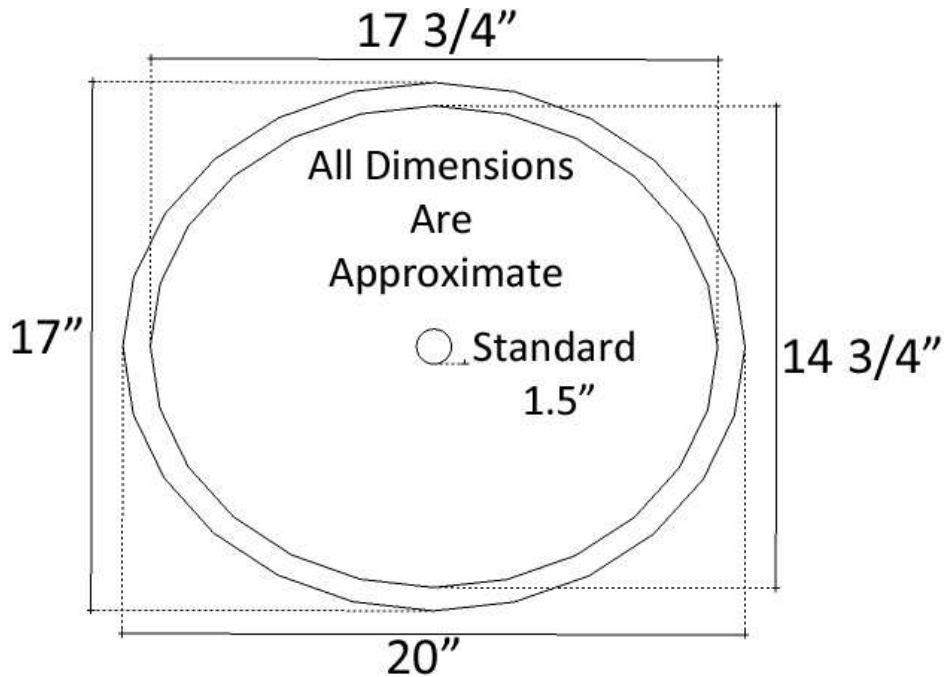

Description:

- Copper
- Undermount
- Use standard 1.5" drain
- Clean with mild soap
No abrasive chemicals

Available Finishes:

- DB** Dark Bronze
- WC** Weathered Copper
- PN** Polished Nickel
- SN** Satin Nickel
- PW** Pewter

Available Drains:

- D004** Grid Strainer
- D005** Lift and Turn
- D006** Pop-up w/ lift rod
- D101-** Decorative Drains
- D604**

DIMENSIONS WILL VARY. DO NOT use this sheet as a guide for countertop cuts.